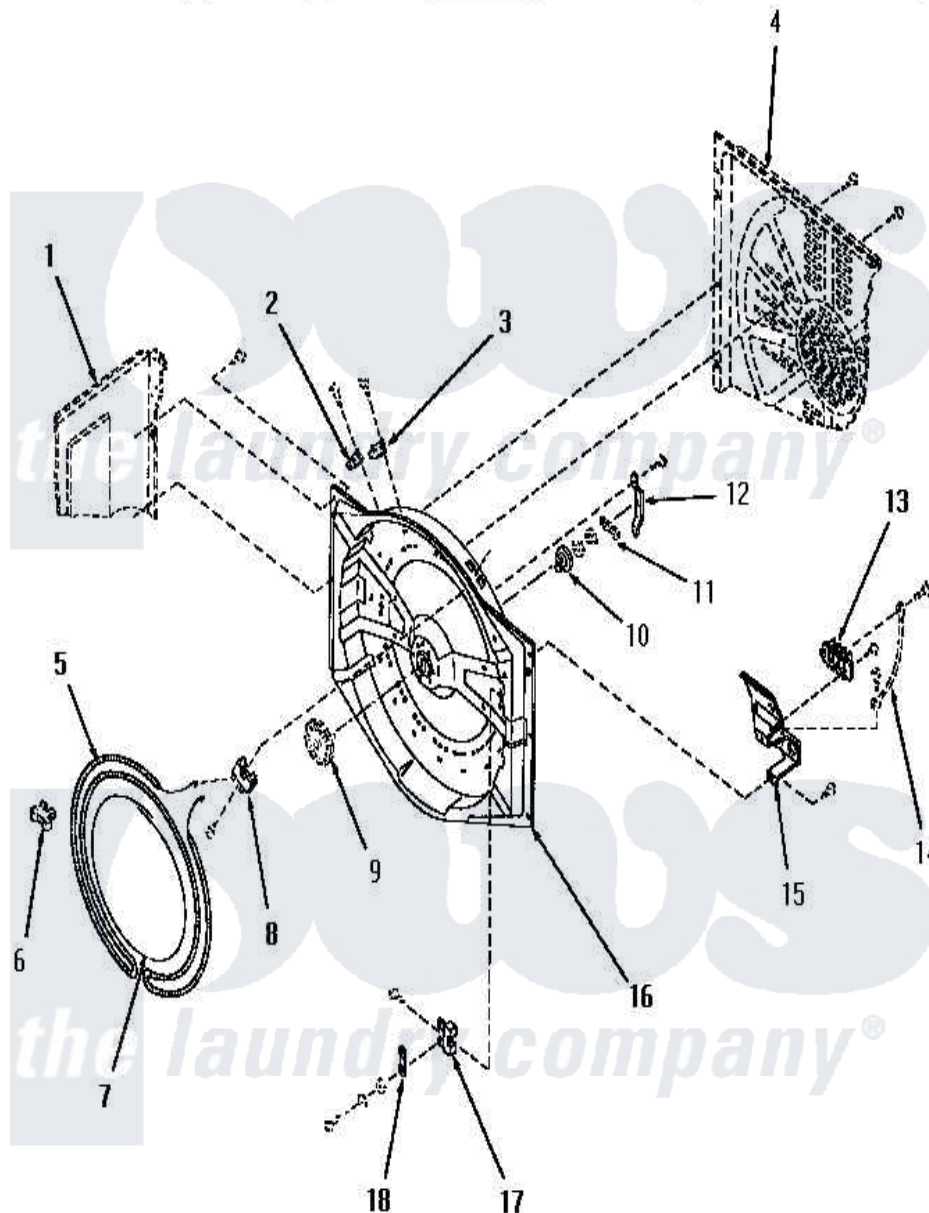

Amana YE1243 05 - HEATING ELEMENT AND HEATER CASE

Amana Residential Amana YE1243 Washer Parts Parts Diagram 05 - HEATING ELEMENT AND HEATER CASE
 Click on the part number to view part

Item	Original Part Number	Replaced By	Status	Part Description
1	Y00000000		Not Available	SEE NOTE CABINET ASSEMBLY
2	13780			Thermostat
3	13708			Thermostat
4	Y00000000		Not Available	SEE NOTE REAR PANEL
5	13712			Element, Heater
6	13714		Not Available	INSULATOR
7	13713		Not Available	WIRE,INSULATOR
8	13711			Assembly, Heater Terminal
9	Y00000000		Not Available	SEE NOTE DRUM SHAFT ASSEMBLY
10	13715		Not Available	BEARING,DRUM
11	Y00000000		Not Available	SEE NOTE SNAP PIN
12	13716			Plate, Drum Grounding
13	13718			Assembly, Terminal Box
14	Y00000000		Not Available	SEE NOTE GROUND WIRE, GREEN

15	13717		Plate, Terminal Box
16	13707	Not Available	CASE,HEATER
17	13710	Not Available	ASSY,FUSE TERMINAL
18	13709		Fuse