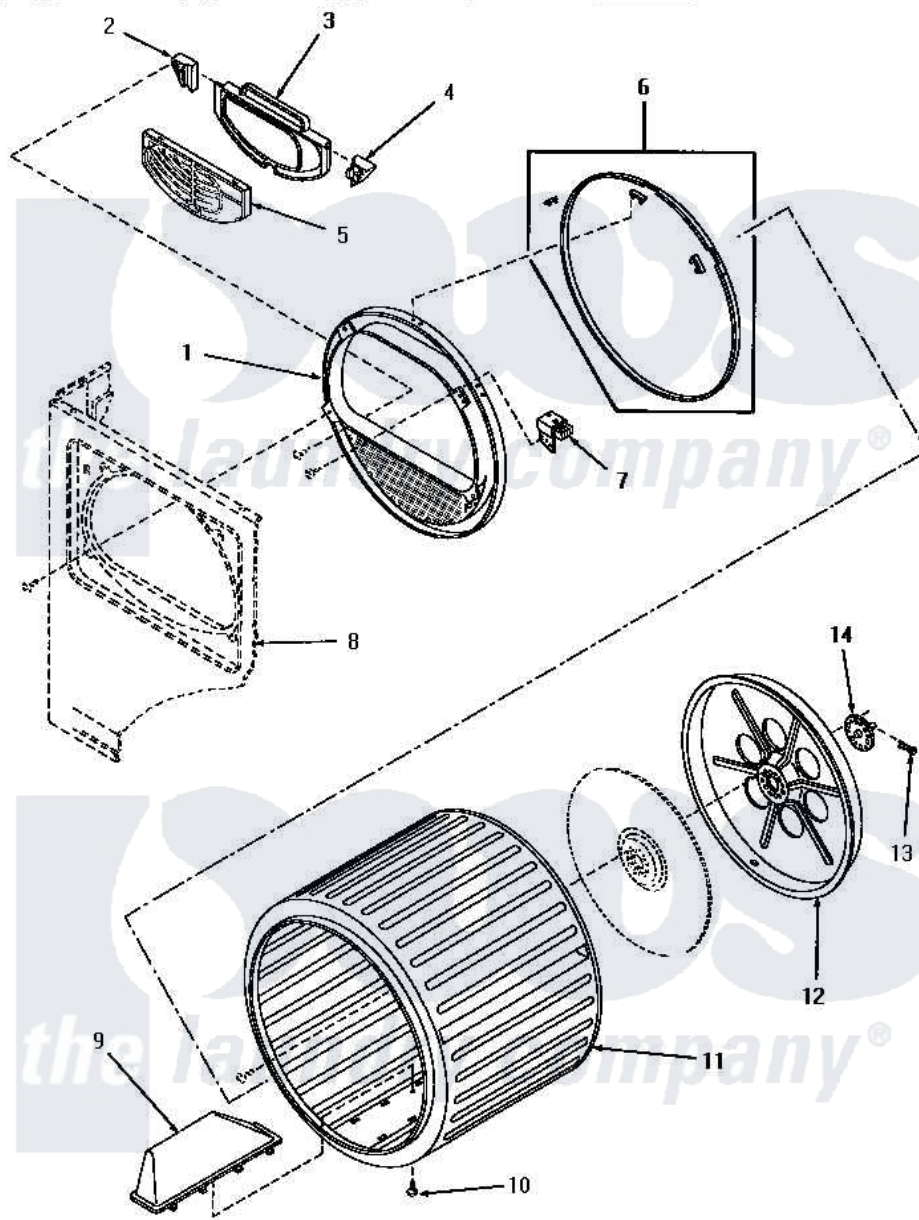

Amana YE1243 06 - LINT FILTER AND DRUM ASSY

Amana Residential Amana YE1243 Washer Parts Parts Diagram 06 - LINT FILTER AND DRUM ASSY
 Click on the part number to view part

Item	Original Part Number	Replaced By	Status	Part Description
1	13677		Not Available	SUPPORT,DRUM
2	13683		Not Available	GUIDE,FILTER-L.H.
3	13724		Not Available	COVER,FILTER
4	13684		Not Available	FILTERGUIDE,R.H.
5	13723		Not Available	FILTER
6	13679			Assembly, Slider
7	13678		Not Available	SWITCH,DOOR
8	Y00000000		Not Available	SEE NOTE CABINET ASSEMBLY
9	13688		Not Available	LIFTER,DRUM
10	13689			Screw
11	13685	978179		Insert Hol
12	13686		Not Available	COVER,DUST
13	13619		Not Available	PIN,SNAP
14	13687		Not Available	SHAFT,DRUM