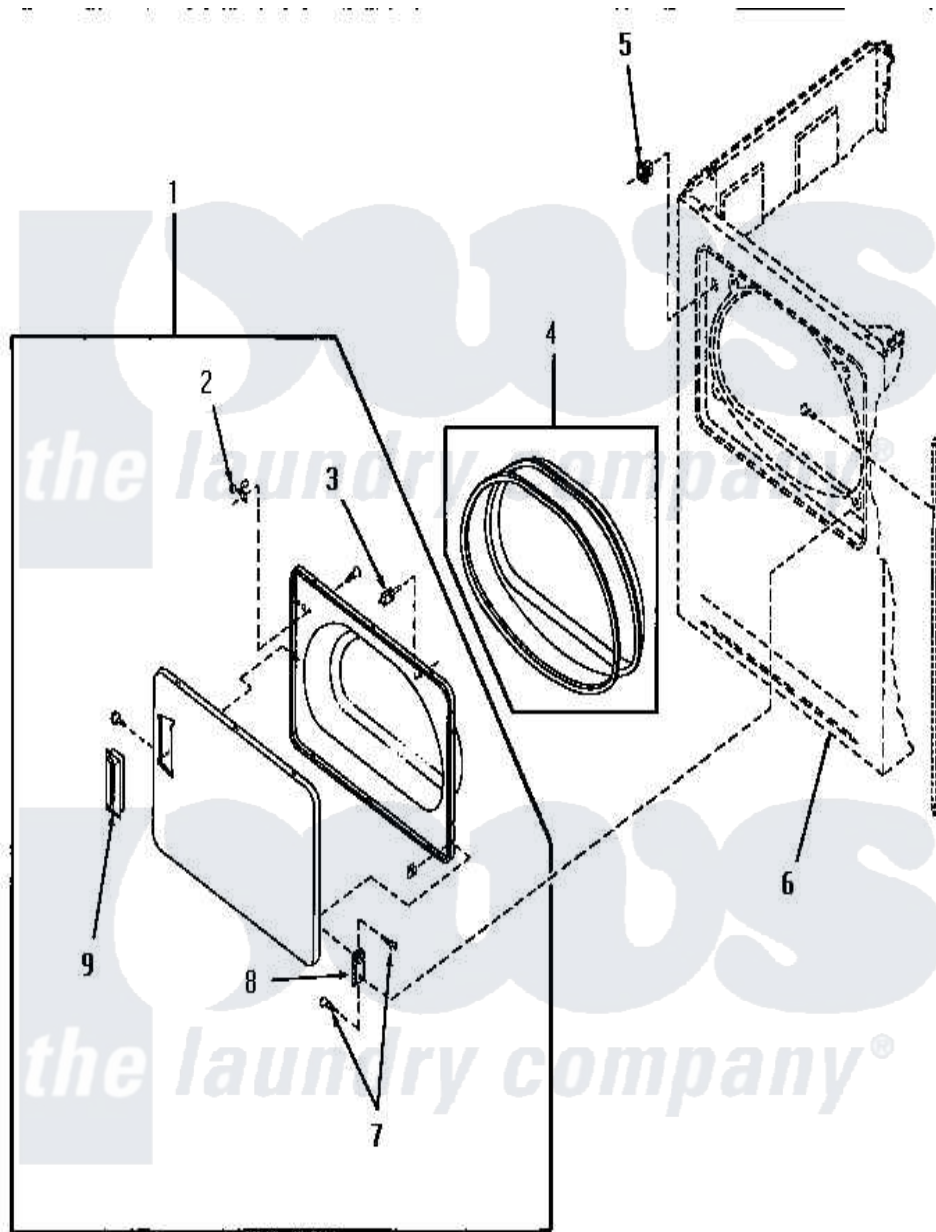

Amana YE1243 07 - LOADING DOOR

Amana [Residential Amana YE1243 Washer Parts](#) Parts Diagram 07 - LOADING DOOR
 Click on the part number to view part

Item	Original Part Number	Replaced By	Status	Part Description
1	13673L		Not Available	DOOR,LOADING
2	13818		Not Available	NO LONGER AVAILABLE
3	13817		Not Available	SWITCH,BUTTON
4	13676			Seal, Door
5	13671			Latch, Door
6	Y00000000		Not Available	SEE NOTE CABINET ASSEMBLY
7	13675	Y0079808		Springove
8	13674			Hinge, Door
9	13825L		Not Available	HANDLE,DOOR