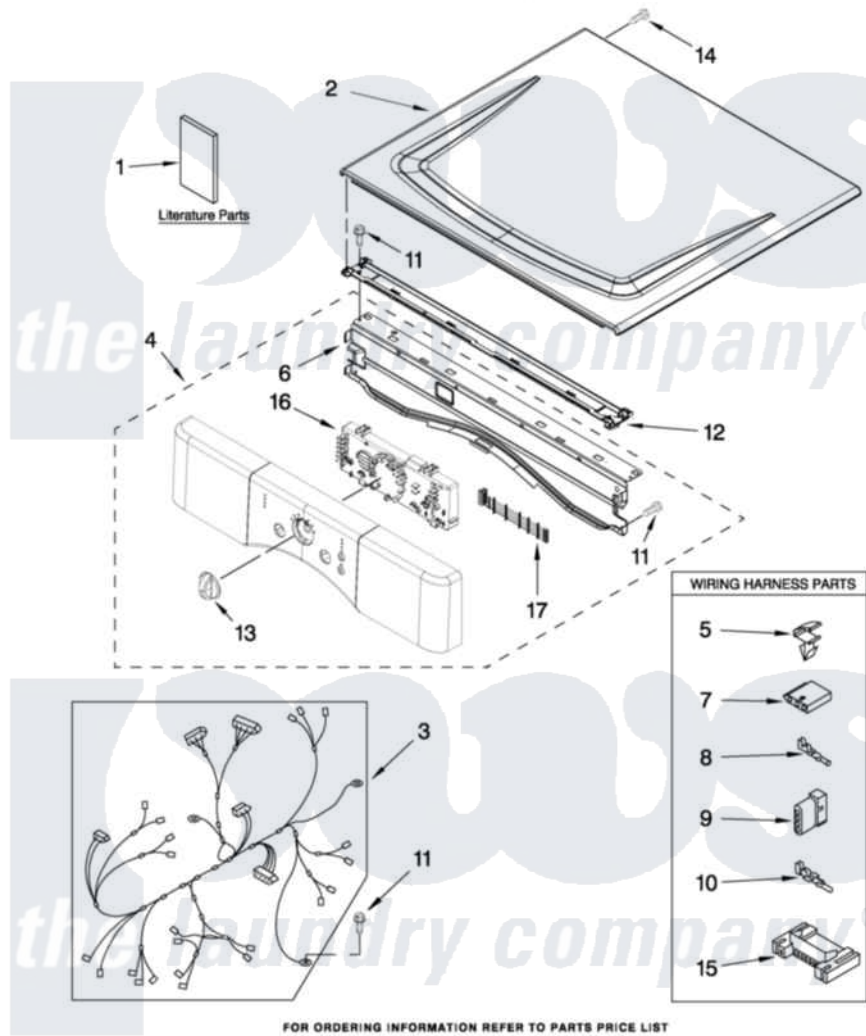

Amana YIED7300WW0 01 - TOP AND CONSOLE PARTS

TOP AND CONSOLE PARTS

For Model: YIED7300WW0
(White)

27" ELECTRIC DRYER

FOR ORDERING INFORMATION REFER TO PARTS PRICE LIST

11-09 Printed in U.S.A. (LT) (eeb)

1

Part No. W10298677 Rev. A

Amana [Residential Amana YIED7300WW0 Dryer Parts](#) Parts Diagram 01 - TOP AND CONSOLE PARTS

[Click on the part number to view part](#)

Item	Original Part Number	Replaced By	Status	Part Description
1	W10253344		Not Available	USE & CARE GUIDE
"	W10238796		Not Available	TECH SHEET
"	W10240584		Not Available	INSTALLATION, INSTRUCTION
2	8563730	W10336080		Top
3	W10251444		Not Available	HARNESS, MAIN
4	W10252321			Console Assembly
5	3394427			Clip-Harness
6	8565237			Bracket, Console
7	353424			Plug, Terminal
8	94614			Terminal
9	3936144			Do-It-Yourself Repair Manuals
10	94613	596797		Terminal
11	3390647	488729		Screw
12	W10266747			Channel-Water, Dryer
13	8574974	8574963		Knob, Control
14	W10006580			Screw, M3-1.12 X12 Pn 6l Spl