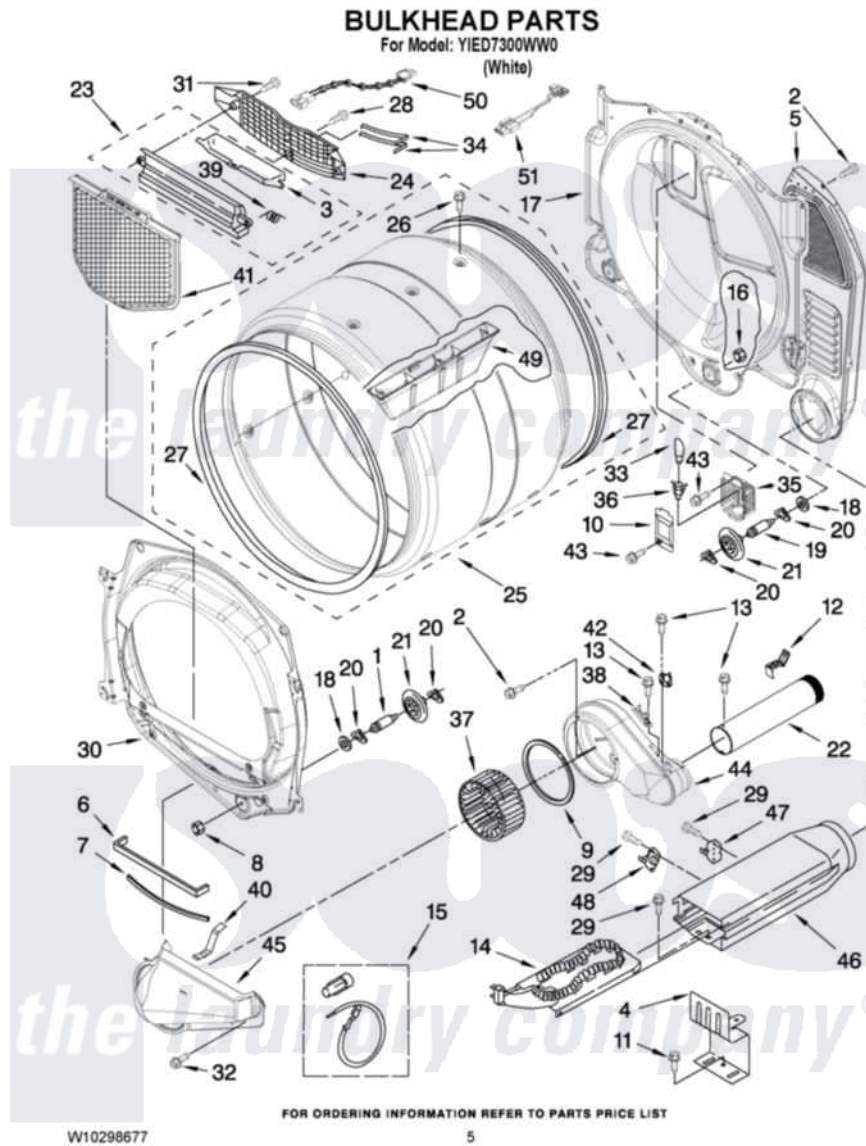

Amana YIED7300WW0 03 - BULKHEAD PARTS

Amana Residential Amana YIED7300WW0 Dryer Parts Parts Diagram 03 - BULKHEAD PARTS
Click on the part number to view part

| Item | Original Part Number | Replaced By | Status | Part Description |
|------|---------------------------|---------------------------|--------|---|
| 1 | 8575324 | W10359271 | | Shaft, Drum Roller Threads |
| 2 | 3390647 | 488729 | | Screw |
| 3 | W10153413 | | | Door, Lint Screen |
| 4 | 8066099 | | | Bracket, Heater Box |
| 5 | 697354 | 3387911 | | Duct-Air |
| 6 | 697813 | | | Seal, Outlet Housing |
| 7 | 697814 | 697813 | | Seal, Outlet Housing |
| 8 | 3934666 | W10080210 | | Nut, 3/8 X 16 |
| 9 | 697770 | | | Seal, Cover Plate Blower Housing |
| 10 | 3402841 | 8532165 | | Lens, Drum Light |
| 11 | 693995 | | | Screw, Hex Head |
| 12 | 8572105 | | | Retainer, Toe Panel |
| 13 | 8533971 | 90767 | | Screw, 8A X 3/8 HeX Washer Head Tapping |
| 14 | 3387747 | | | Element, Heater |
| 15 | 279457 | | | Wire Kit, Terminal |