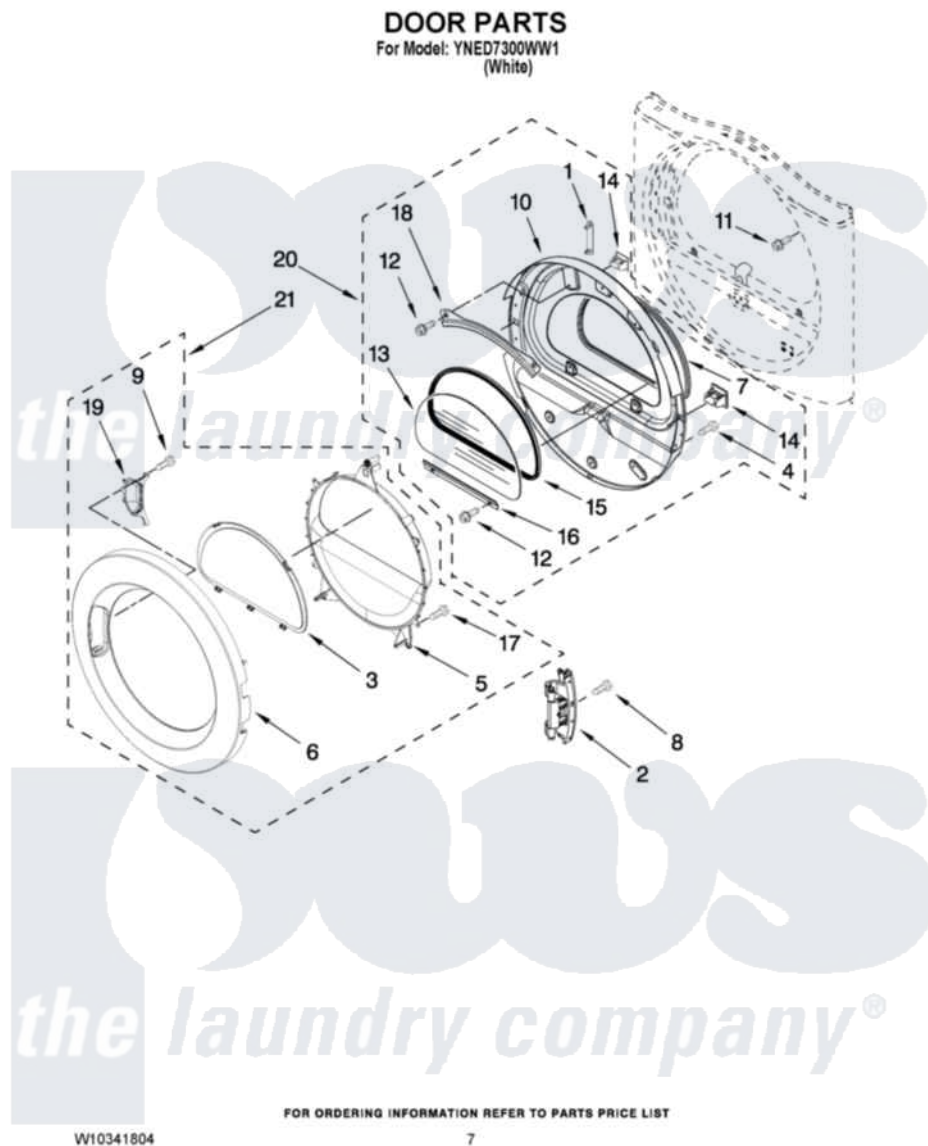

Amana YNED7300WW1 04 - DOOR PARTS

Amana [Residential Amana YNED7300WW1 Dryer Parts](#) Parts Diagram 04 - DOOR PARTS
Click on the part number to view part

Item	Original Part Number	Replaced By	Status	Part Description
1	W10256915			Label, Hinge Hole Cover
2	W10304672	8578887		Door Hinge Assembly
3	W10215741			Screen, Door
4	8534044			Screw, 8-18 X 1/2
5	W10283424			Door, Intermediate Stationary
6	W10215742			Door, Outer Ring
7	W10163915			Door Seal
8	W10159996			Screw, 10-24 X 25/64
9	9742177			Screw, 8-18 X .625
10	W10198441	W10363674		Door Assembly
11	355515			Screw, 8-18 X 11/16
12	3393258	3373329D		Screw
13	W10286878			Window
14	690081	279570		Latch
15	8579663			Seal, Window
16	8519354			Retainer-Window

17	8534022	Screw, 8-18 X 1/16
18	8519356	Retainer-Window
19	W10215754	Handle Pocket
20	W10270216	Door Assembly
21	W10215753	Door, Outer Assembly