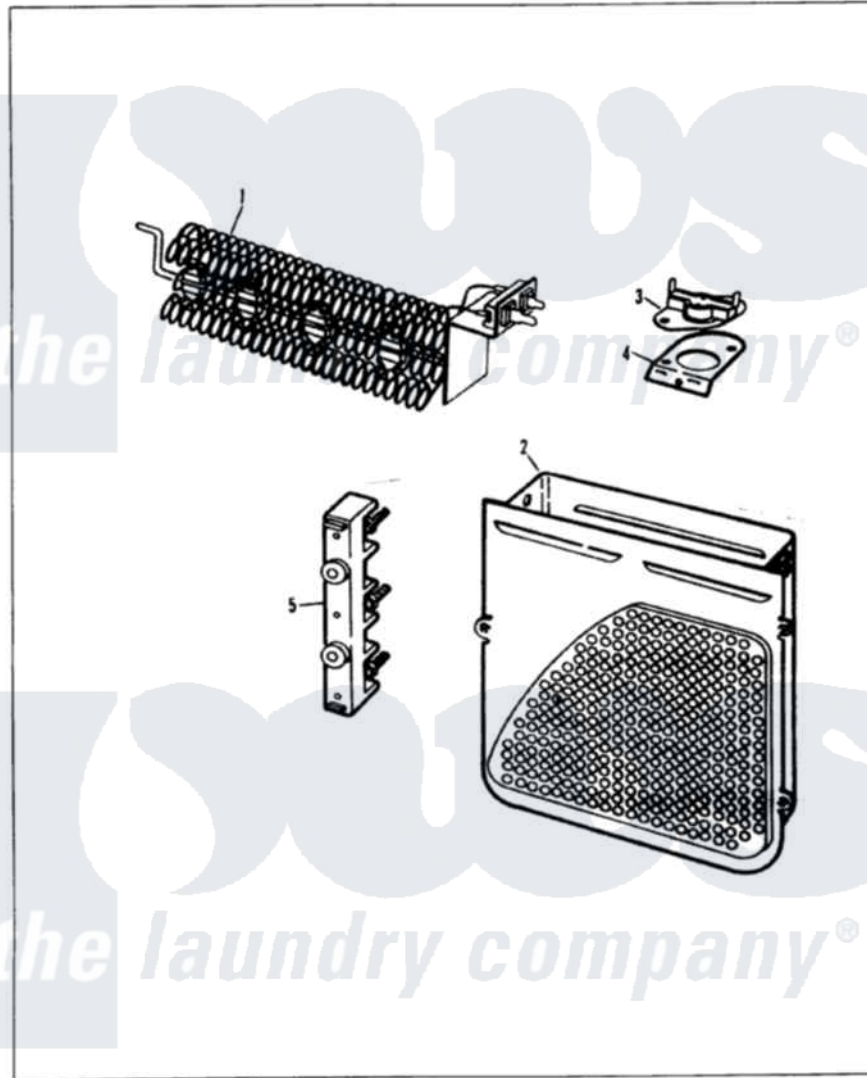

# Crosley CDE20C5A 02 - HEATER (ORIG. REV. A-C)

MASTER CARE

CDE20C5

HEATER

Issued 11/85

N-27-28

Crosley Residential Crosley CDE20C5A Dryer Parts Parts Diagram 02 - HEATER (ORIG. REV. A-C)  
 Click on the part number to view part

Item	Original Part Number	Replaced By	Status	Part Description
1	53-0500	<a href="#">LA-1044</a>		Element
"	<a href="#">25-7863</a>			Screw
2	<a href="#">53-0191</a>			Heater Housing Assembly
"	25-7819	<a href="#">M0217225</a>		Screw
3	53-0306	<a href="#">53-0771</a>		Thermostat, Hi-Limit
"	W10124350		Not Available	NOT REQUIRED PART OR SEE NOTE
4	<a href="#">53-0285</a>			Bracket, Thermostat
"	25-7741	<a href="#">W10116760</a>		Screw
5	53-0166	<a href="#">53-1518</a>		Block, Terminal
"	25-7803	<a href="#">3400074</a>		Screw
"	25-6124		Not Available	NUT
"	25-3123		Not Available	WASHER, CUP
"	<a href="#">25-3122</a>			Washer, Flat
"	25-0027	<a href="#">112432</a>		Nut