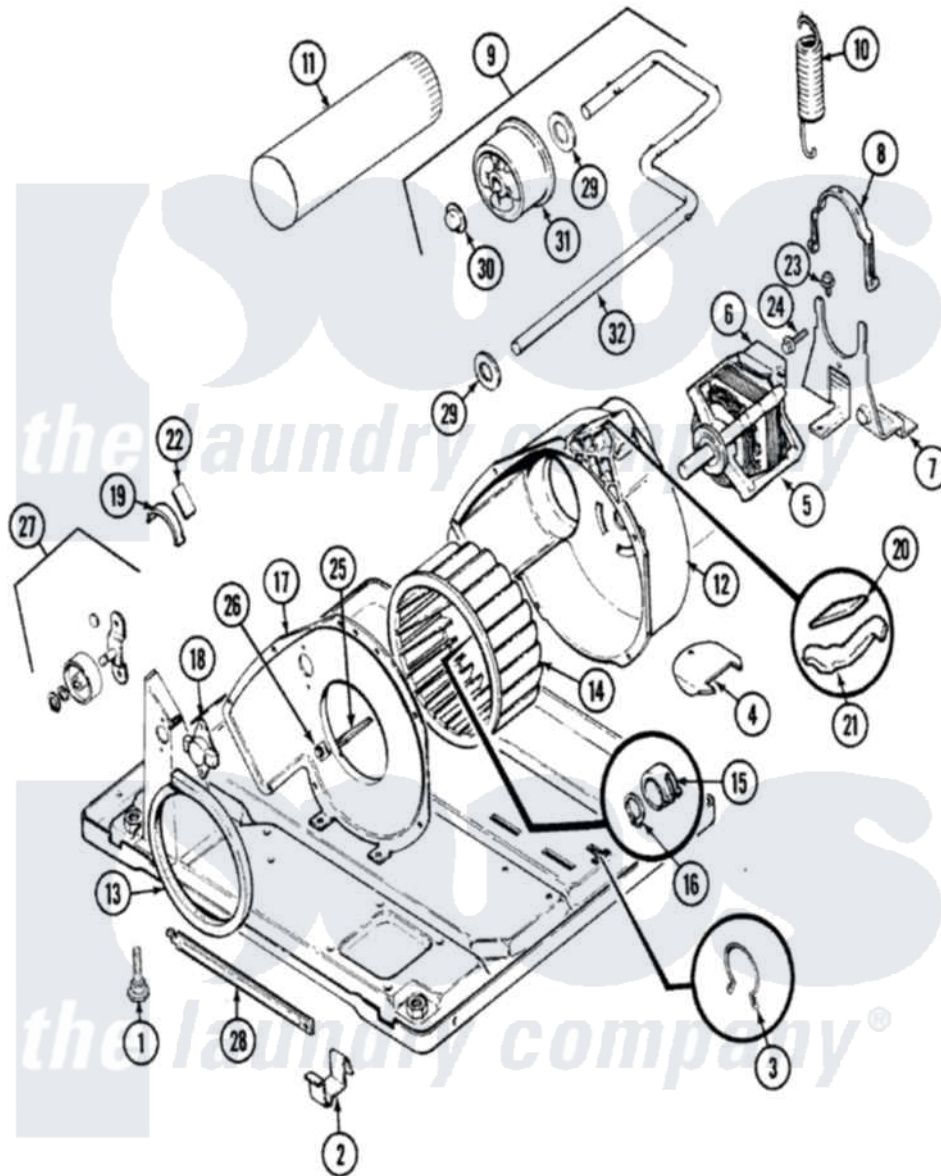

Crosley CDE20T6AC 02 - MOTOR & DRIVE

Crosley [Residential Crosley CDE20T6AC Dryer Parts](#) Parts Diagram 02 - MOTOR & DRIVE
 Click on the part number to view part

Item	Original Part Number	Replaced By	Status	Part Description
1	63-5519		Not Available	LEG, LEVELING
2	53-0120			Clip, Front Panel
3	25-7027	16515		Clip
4	25-7741	W10116760		Screw
"	53-1921			Shield, Wiring
5	31001015	W10410996		Motor-Drive
6	53-0693	53-0332		Motor Switch
7	25-7811		Not Available	SCREW
"	53-1932	31001570		Bracket, Motor
8	53-0214	660658		Clamp, Motor Mounting 343481 685441
9	53-2287			Idler Assembly
10	53-2209	31001465		Spring, Idler
11	25-2134	W10116760		Screw
"	53-0134			Duct, Exhaust
12	53-1801			Housing, Blower
13	53-0203	12001324		Duct Kit, Collector

14	31001043		Wheel, Blower
15	25-7823	312967	Clamp, Blower Housing
16	25-7855		Ring, Retaining
17	25-7807	33002917	Screw, No.10-16
"	53-1934		Cover, Blower Housing
18	25-2134	W10116760	Screw
"	53-1107		Thermostat, Control
19	LA-1006		Glide Kit, Tumbler
"	53-2273	31001470	Glide, Tumbler
20	53-0724	31001356	Pad, Glide
21	53-2272	31001469	Glide, Tumbler
22	LA-1008		Rr Roller Kit
"	53-1684	31001356	Pad, Glide
23	25-7699	Not Available	STRAIN RELIEF
24	25-7732	681414	Screw, 10AB X 1/2
"	25-7674		Screw
25	53-1026		Guide, Vane Inlet
26	25-3457		Screw, Sems
27	LA-1007	12002126	Reinforcement Brace/Glide Kit
28	53-1625		Brace, Tumbler Support
29	25-7815		Washer
30	25-7957		Pushnut
31	53-1628	31001344	Pulley, Idler
32	53-2250	53-2287	Idler Assembly