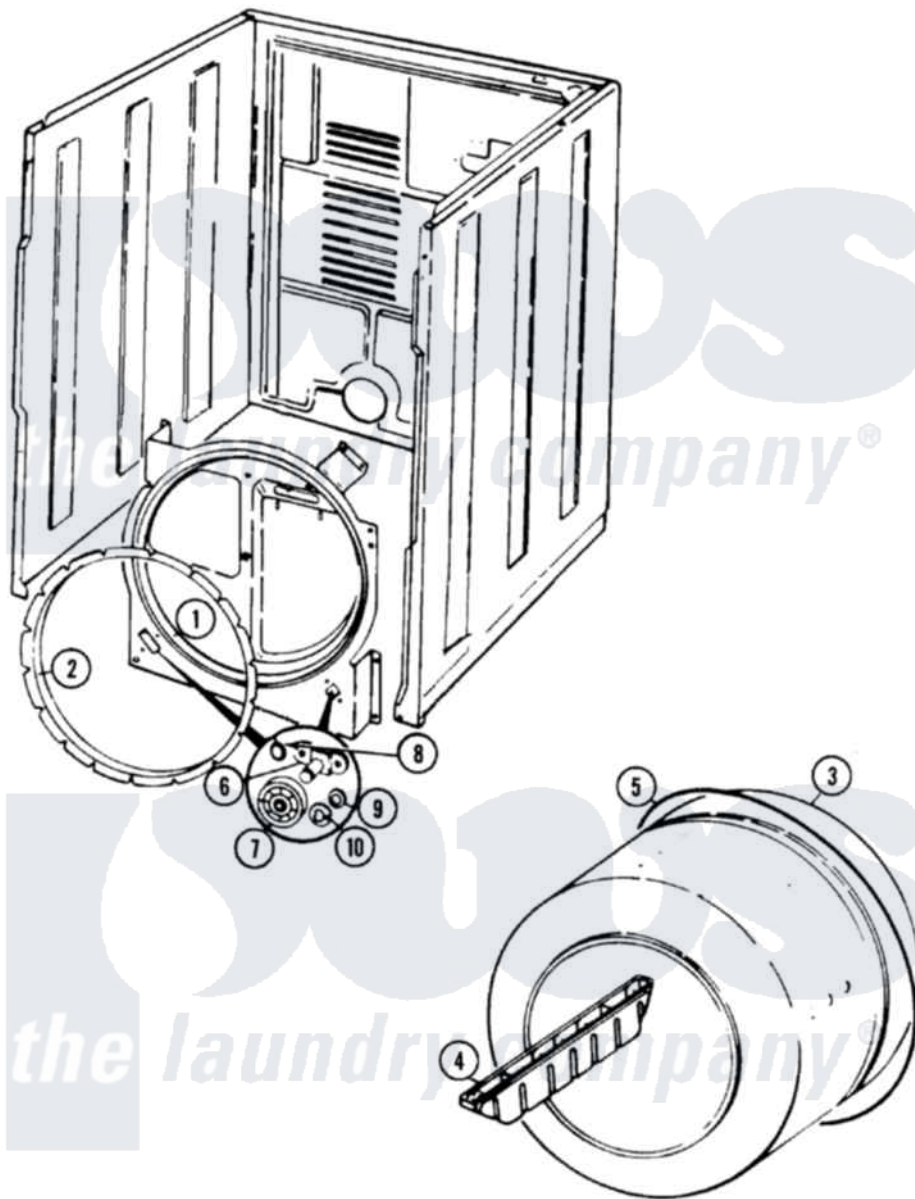

Crosley CDE20T6AC 03 - TUMBLER

Crosley [Residential Crosley CDE20T6AC Dryer Parts](#) Parts Diagram 03 - TUMBLER
 Click on the part number to view part

Item	Original Part Number	Replaced By	Status	Part Description
1	53-1708	LA-1054		Dryer Bulkhead Kit
"	25-7733	681414		Screw, 10AB X 1/2
2	53-0281	31001747		Seal Assembly
3	53-1250			Cylinder
4	53-1249		Not Available	BAFFLE, WHITE
"	25-7759	3196164		Screw
5	53-1589	341241		Belt
6	53-0197			Support Assembly-Cylinder Rear
"	25-7101	3351614		Screw, Gearcase Cover Mounting
7	53-1578	31001096		Roller
8	25-7813			Spacer
9	25-7814			Washer
10	LA-1008			Rr Roller Kit
"	25-7854			Ring, Retaining