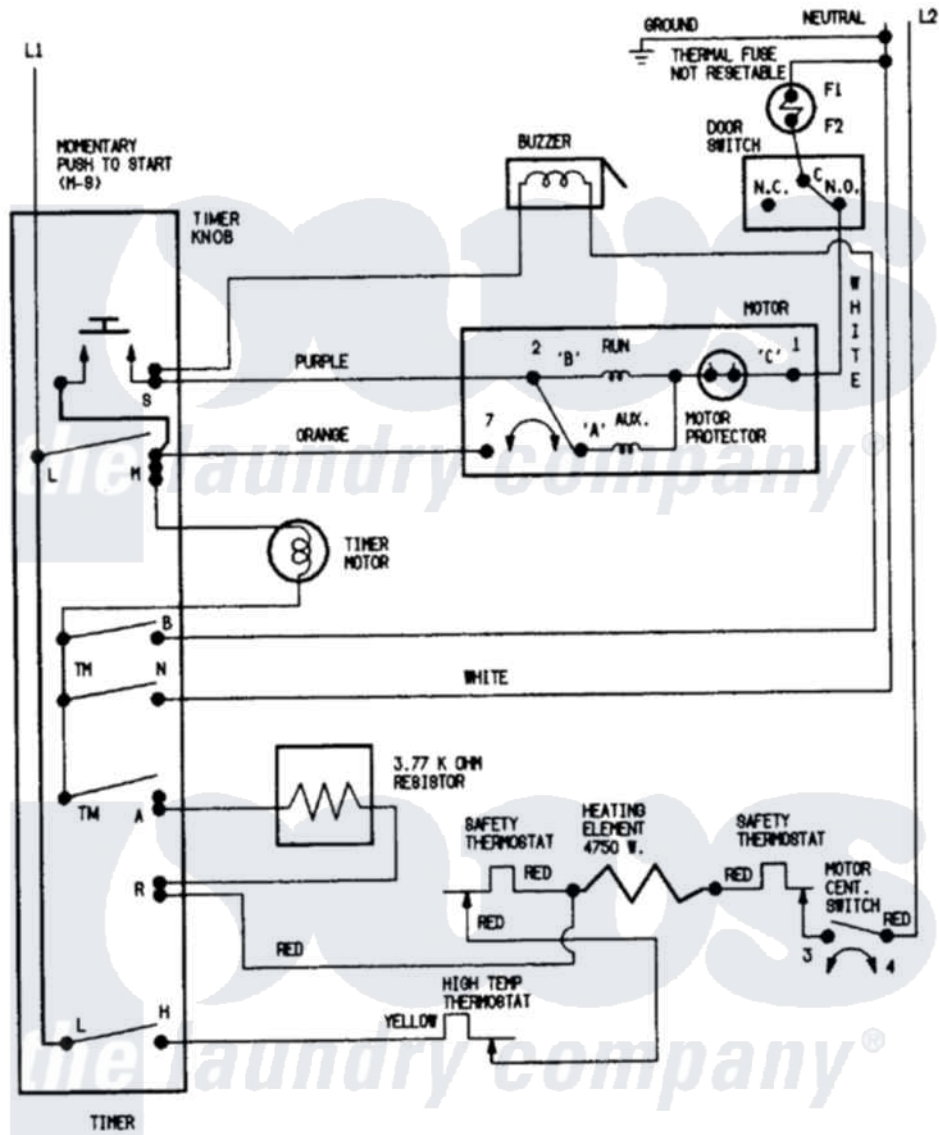

Crosley CDE20T6AC 04 - WIRING INFORMATION

CONNECT DRYER TO 120/240 V.A.C., 60 HZ. INDIVIDUAL BRANCH CIRCUIT PROTECTED BY MAXIMUM 30 A. FUSES. ALWAYS GIVE THE SERIAL & MODEL NUMBERS WHEN WRITING ABOUT THIS DRYER OR ORDERING PARTS

[Crosley Residential Crosley CDE20T6AC Dryer Parts](#) Parts Diagram 04 - WIRING INFORMATION
 Click on the part number to view part

Item	Original Part Number	Replaced By	Status	Part Description
NI	15001210		Not Available	WIRING INFORMATION
"	15001202		Not Available	WIRING INFORMATION