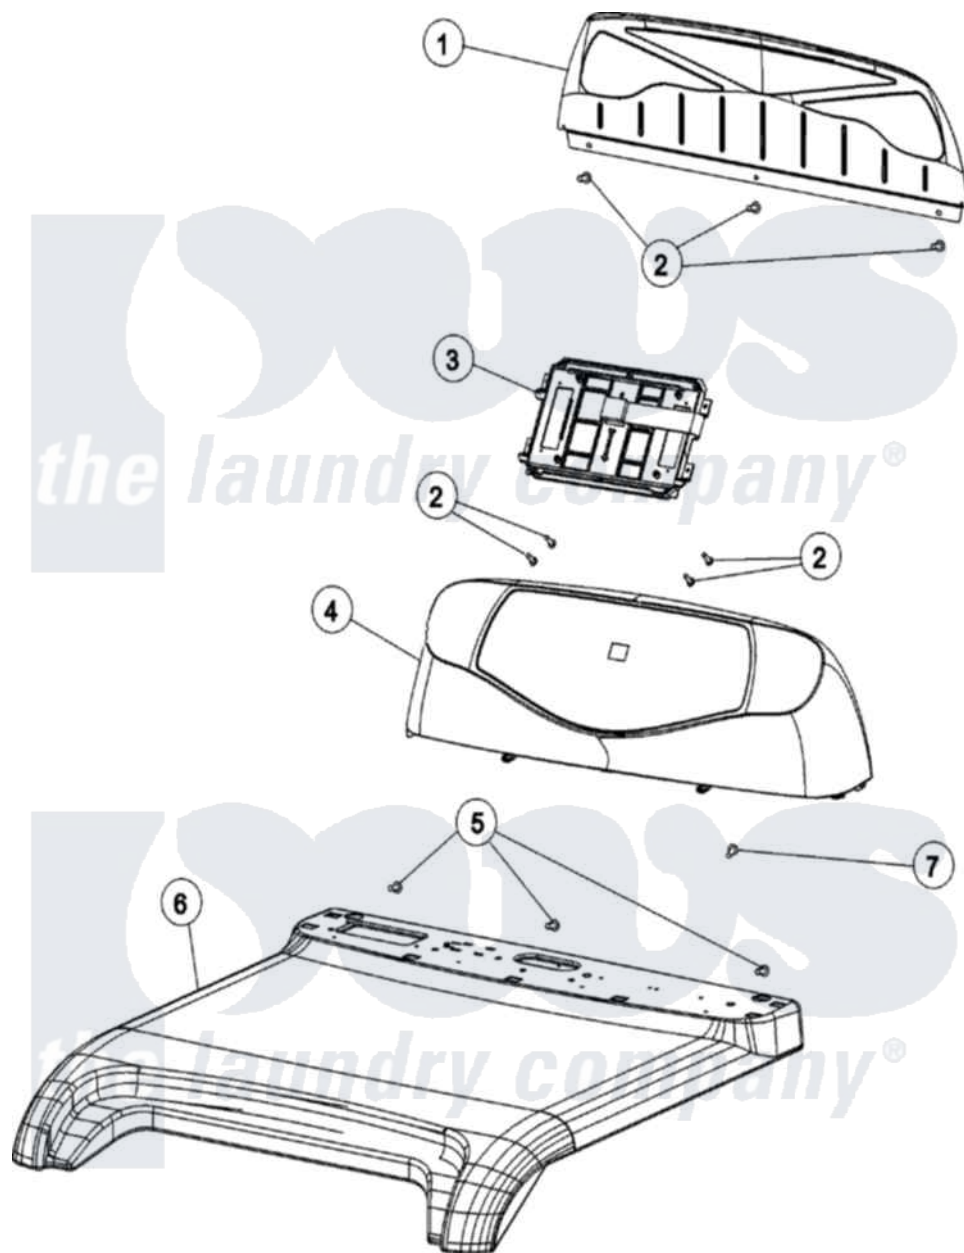

Crosley CDE4205AYJ 03 - CONTROL PANEL & TOP

Crosley Residential Crosley CDE4205AYJ Dryer Parts Parts Diagram 03 - CONTROL PANEL & TOP
 Click on the part number to view part

Item	Original Part Number	Replaced By	Status	Part Description
1	22003581			Back, Console Panel
2	25001021			Screw, No.8-16 Truss Head
3	33002959	33003028		Board- Con
4	33003033			Console Assembly, Dry-Gray As Pack
5	22002925	3370225		Screw
6	33003032			Cover, Top, Dry-Gray As Pack
7	22003817	3370225		Screw