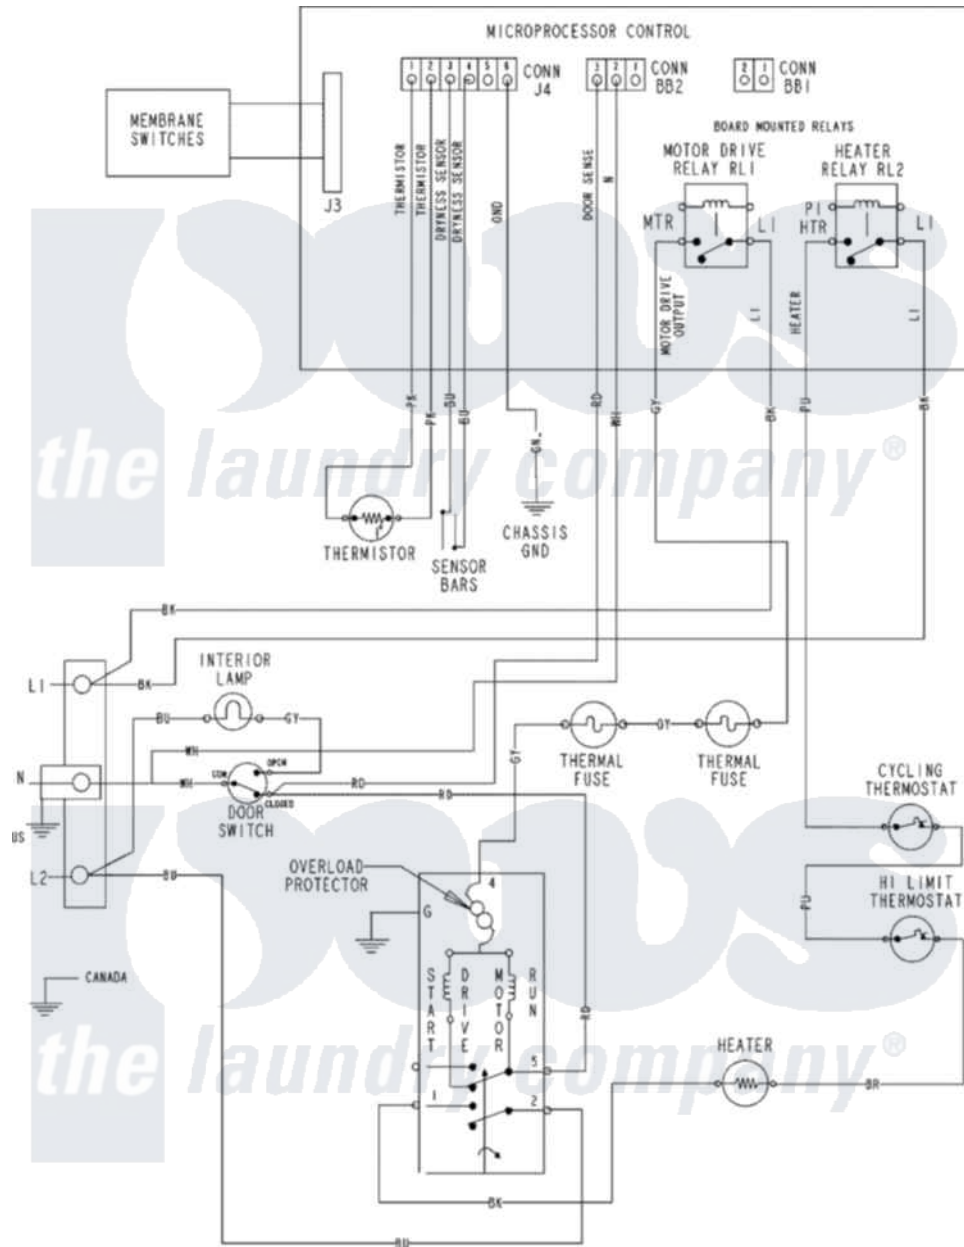

Crosley CDE4205AYJ 06 - WIRING INFORMATION

Crosley Residential Crosley CDE4205AYJ Dryer Parts Parts Diagram 06 - WIRING INFORMATION
 Click on the part number to view part

Item	Original Part Number	Replaced By	Status	Part Description
NI	15003772		Not Available	WIRING INFORMATION