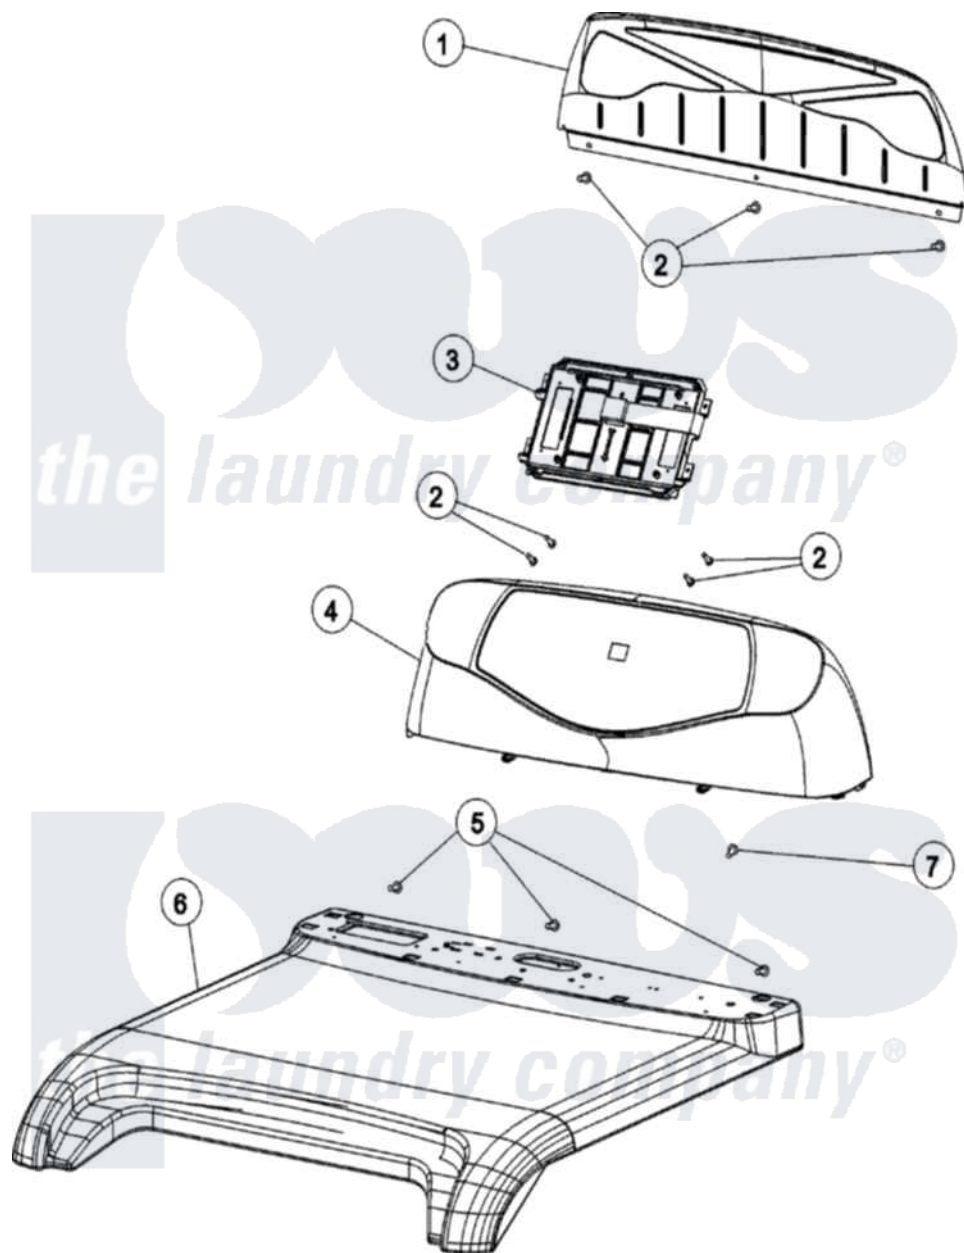

# Crosley CDE4205AZW 03 - CONTROL PANEL & TOP

Crosley [Residential Crosley CDE4205AZW Dryer Parts](#) Parts Diagram 03 - CONTROL PANEL & TOP  
 Click on the part number to view part

Item	Original Part Number	Replaced By	Status	Part Description
1	<a href="#">22003581</a>			Back, Console Panel
2	<a href="#">25001021</a>			Screw, No.8-16 Truss Head
3	33002959	<a href="#">33003028</a>		Board- Con
4	<a href="#">33003009</a>			Console As Pack
5	22002925	<a href="#">3370225</a>		Screw
6	<a href="#">33002627</a>			Cover, Top
7	22003817	<a href="#">3370225</a>		Screw