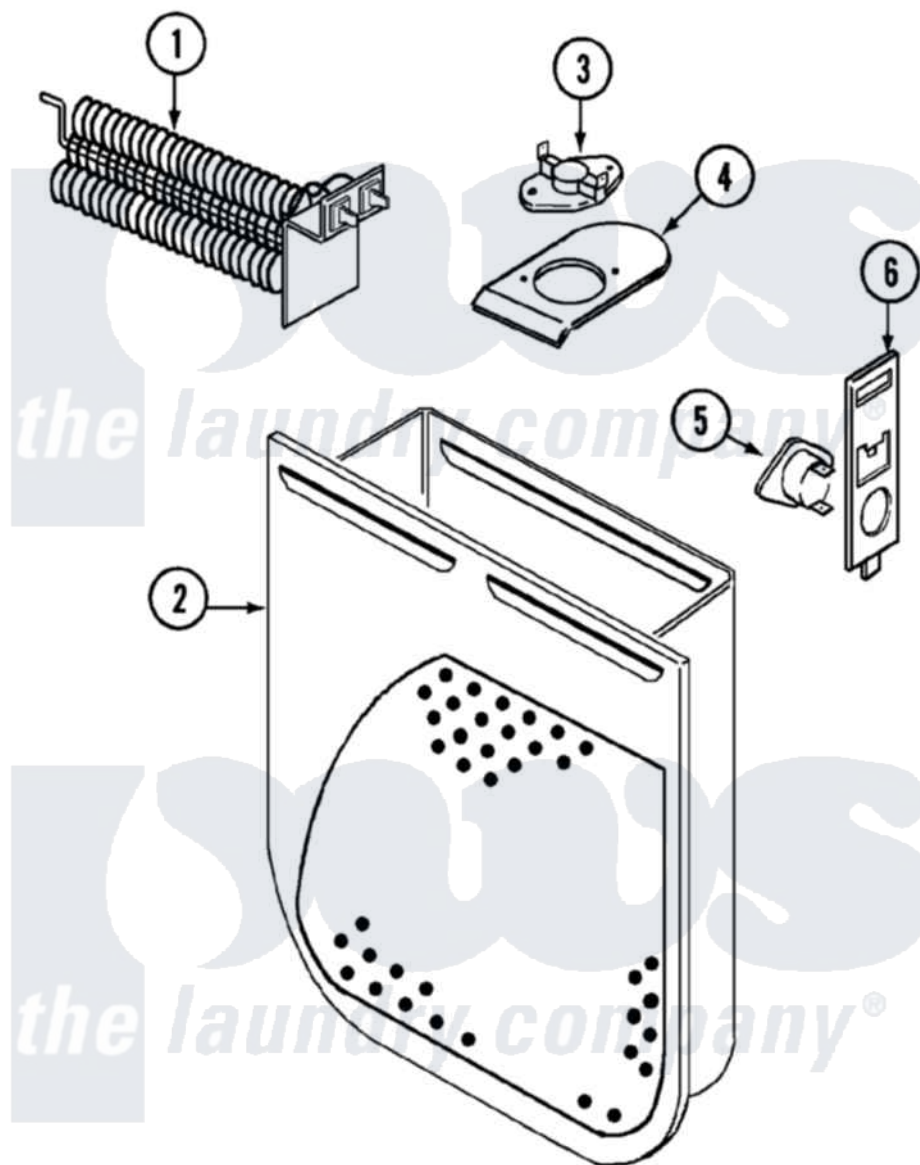

Crosley CDE8000AZW 04 - HEATER

Crosley [Residential Crosley CDE8000AZW Dryer Parts](#) Parts Diagram 04 - HEATER
 Click on the part number to view part

Item	Original Part Number	Replaced By	Status	Part Description
1	53-1641	LA-1044		Element
"	25-7863			Screw
2	53-1232			Heater Housing Assembly
3	53-0771			Thermostat, Hi-Limit
"	25-3083	212951		Screw, No.6-32 X 1/4 Inch
4	53-0285			Bracket, Thermostat
"	25-7741	W10116760		Screw
5	LA-1053			Fuse Kit, Thermal
6	53-1181			Bracket, Thermal Fuse