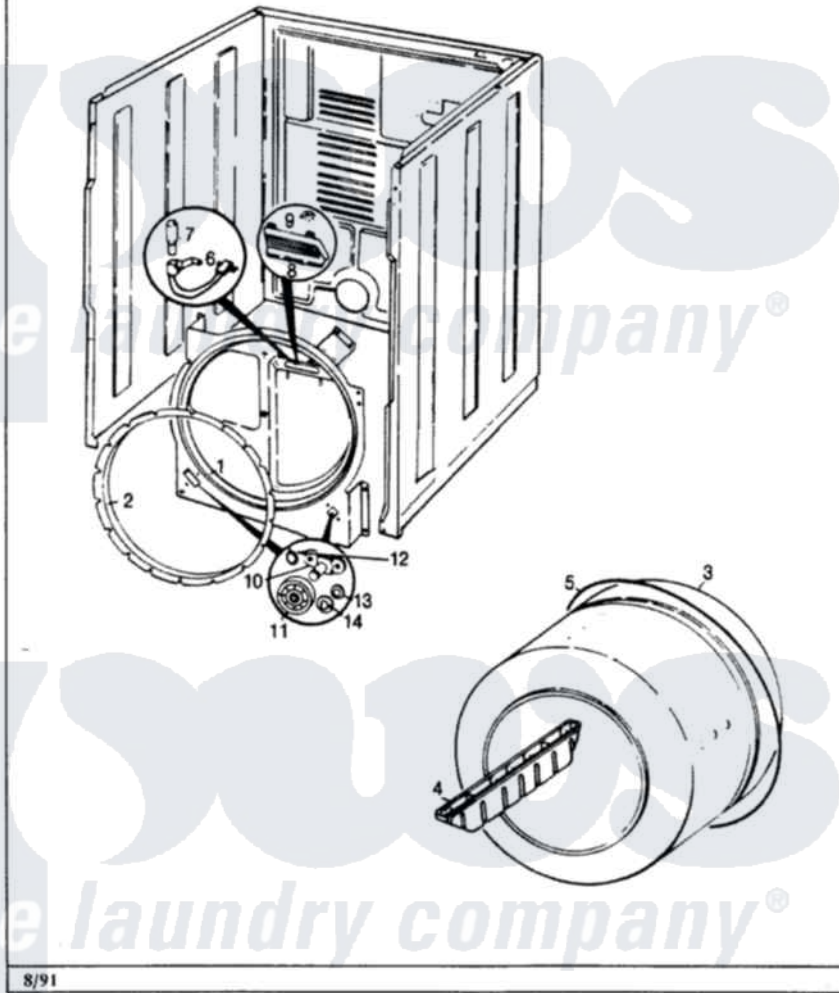

Crosley CDG20P7A 04 - TUMBLER

Section: TUMBLER

Models: CDG20P7

Crosley [Residential Crosley CDG20P7A Dryer Parts](#) Parts Diagram 04 - TUMBLER

[Click on the part number to view part](#)

Item	Original Part Number	Replaced By	Status	Part Description
1	25-7733	681414		Screw, 10AB X 1/2
"	53-1703	LA-1054		Dryer Bulkhead Kit
2	53-0282	31001637		Seal Assembly, Cylinder Front
3	53-0178	53-1250		Cylinder
4	25-7759	3196164		Screw
"	53-0117		Not Available	BAFFLE, GRAY
5	53-1512		Not Available	BELT, DRIVE
6	W10124350		Not Available	NOT REQUIRED PART OR SEE NOTE
7	W10124350		Not Available	NOT REQUIRED PART OR SEE NOTE
8	W10124350		Not Available	NOT REQUIRED PART OR SEE NOTE
9	W10124350		Not Available	NOT REQUIRED PART OR SEE NOTE
"	LA-1006			Glide Kit, Tumbler
10	53-0197			Support Assembly-Cylinder Rear

"	25-7101	3351614	Screw, Gearcase Cover Mounting
11	53-0642	31001096	Roller
12	25-7813		Spacer
13	25-7814		Washer
14	LA-1008		Rr Roller Kit
"	25-7854		Ring, Retaining