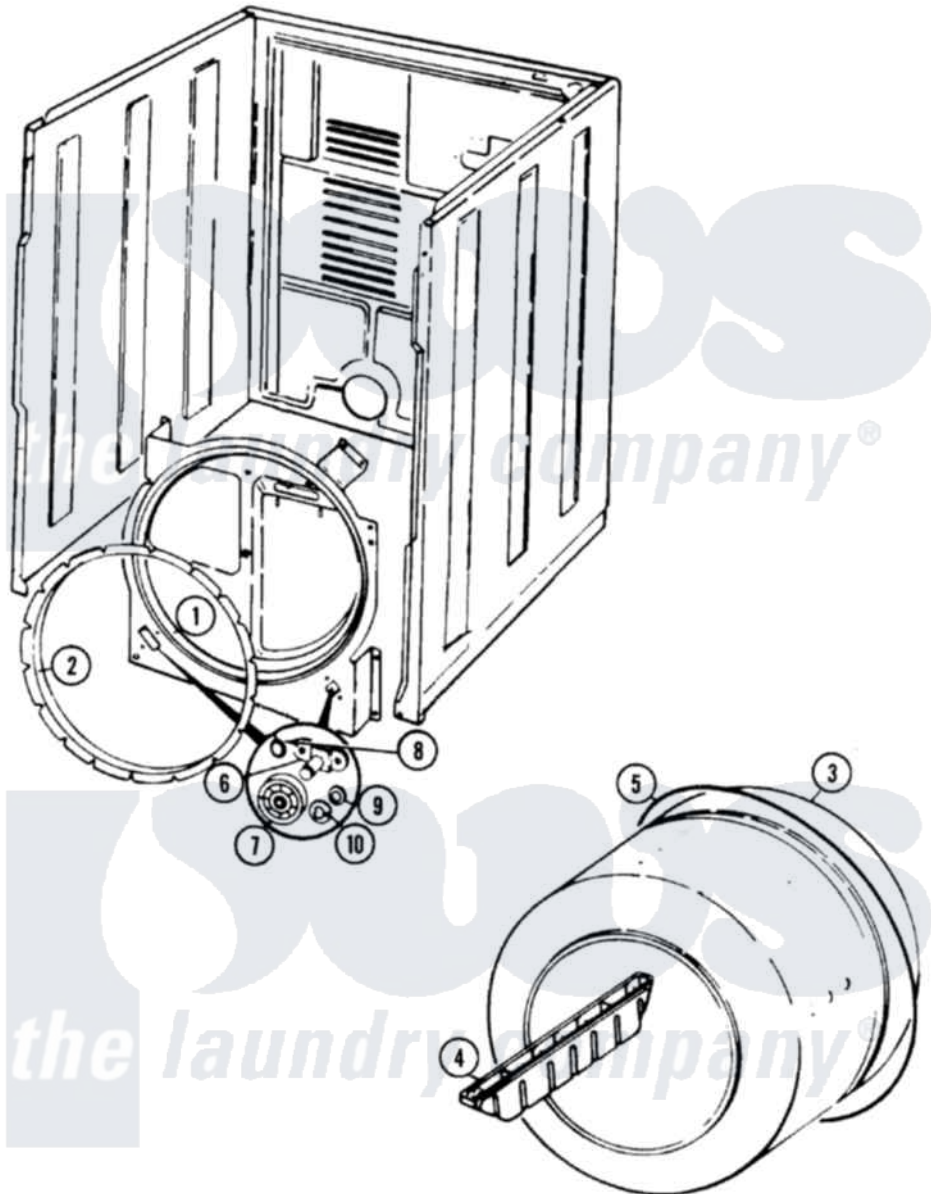

# Crosley CDG20T6A 03 - TUMBLER

Crosley Residential Crosley CDG20T6A Dryer Parts Parts Diagram 03 - TUMBLER  
 Click on the part number to view part

Item	Original Part Number	Replaced By	Status	Part Description
1	53-1703	<a href="#">LA-1054</a>		Dryer Bulkhead Kit
"	25-7733	<a href="#">681414</a>		Screw, 10AB X 1/2
2	53-0281	<a href="#">31001747</a>		Seal Assembly
3	53-0178	<a href="#">53-1250</a>		Cylinder
4	53-0117		Not Available	BAFFLE, GRAY
"	25-7759	<a href="#">3196164</a>		Screw
5	53-1589	<a href="#">341241</a>		Belt
6	<a href="#">53-0197</a>			Support Assembly-Cylinder Rear
"	25-7101	<a href="#">3351614</a>		Screw, Gearcase Cover Mounting
7	53-1578	<a href="#">31001096</a>		Roller
8	<a href="#">25-7813</a>			Spacer
9	<a href="#">25-7814</a>			Washer
10	<a href="#">LA-1008</a>			Rr Roller Kit
"	<a href="#">25-7854</a>			Ring, Retaining