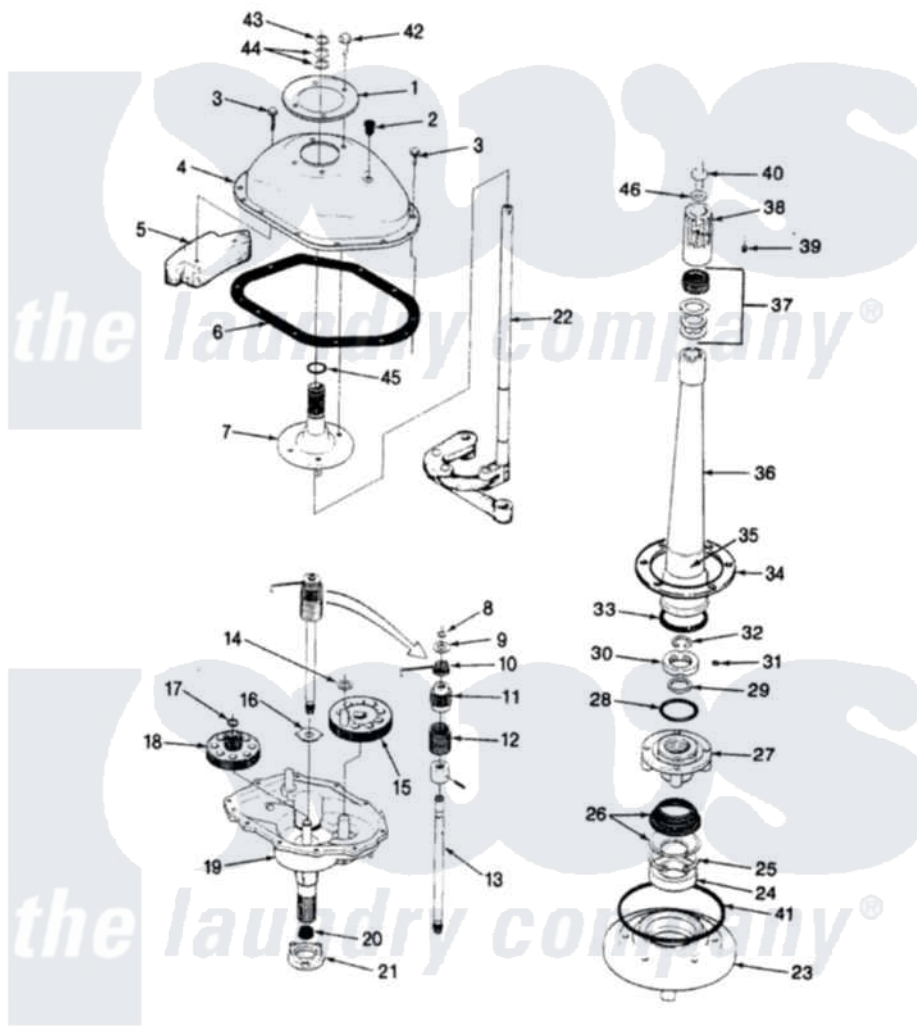

Crosley CW18P2A 07 - TRANSMISSION & RELATED PARTS

SECTION: TRANSMISSION & RELATED PARTS
MODEL: CW18P2

Issue Date: 2/91

Crosley [Residential Crosley CW18P2A Washer Parts](#) Parts Diagram 07 - TRANSMISSION & RELATED PARTS
Click on the part number to view part

Item	Original Part Number	Replaced By	Status	Part Description
1	33-9893	33-7187		Covr Reinforcmt
2	35-2621			Plug, Oil Fill
"	33-9373		Not Available	OIL FILL PLUG
3	25-7916			Bolt
4	33-4286N			Transmission Cover Kit
"	35-2620		Not Available	COVER, TRANSMISSION
5	35-2130		Not Available	COUNTER WEIGHT
"	35-2642			Counterweight
6	35-1030		Not Available	GASKET, TRANSMISSION HOUSING
7	35-2654			Drive Tube Assembly
"	33-8763	33-4286N		Transmission Cover Kit
8	25-7847			Ring, Retaining
9	25-7416		Not Available	WASHER, FLAT
10	33-6114	33-6463		Spring
11	35-2001			Pinion, Drive
12	33-3195		Not Available	SPRING