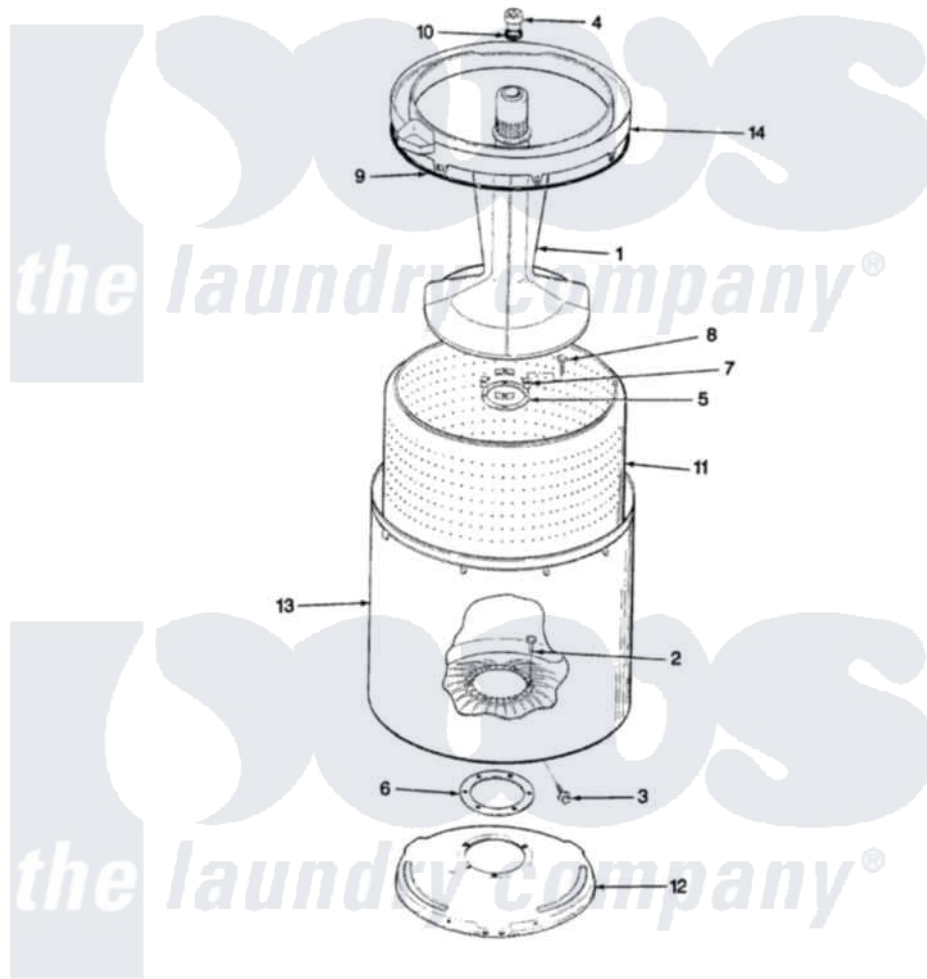

Crosley CW18P2A 09 - TUB

SECTION: TUB
MODEL: CW18P2

Issue Date: 2/91

Crosley [Residential Crosley CW18P2A Washer Parts](#) Parts Diagram 09 - TUB
Click on the part number to view part

Item	Original Part Number	Replaced By	Status	Part Description
1	35-2456	33-4352		Agitator
2	35-2062	21001063		Screw, Shoulder
3	25-7914	22002933		Screw
4	33-6241			Cap
5	33-8959			Gasket
6	35-2061			Gasket, Tub To Housing
7	33-8799		Not Available	REINF PLATE
8	25-7783	4356852		Screw
9	35-2328			Seal, Tub Top
10	25-7330			Rubber Washer
11	35-2508		Not Available	BASKET WHITE
12	35-2023			Tub Support
13	35-2262		Not Available	SHIELD, TUB TOP
"	35-2038			Tub
14	35-2035			Top, Tub