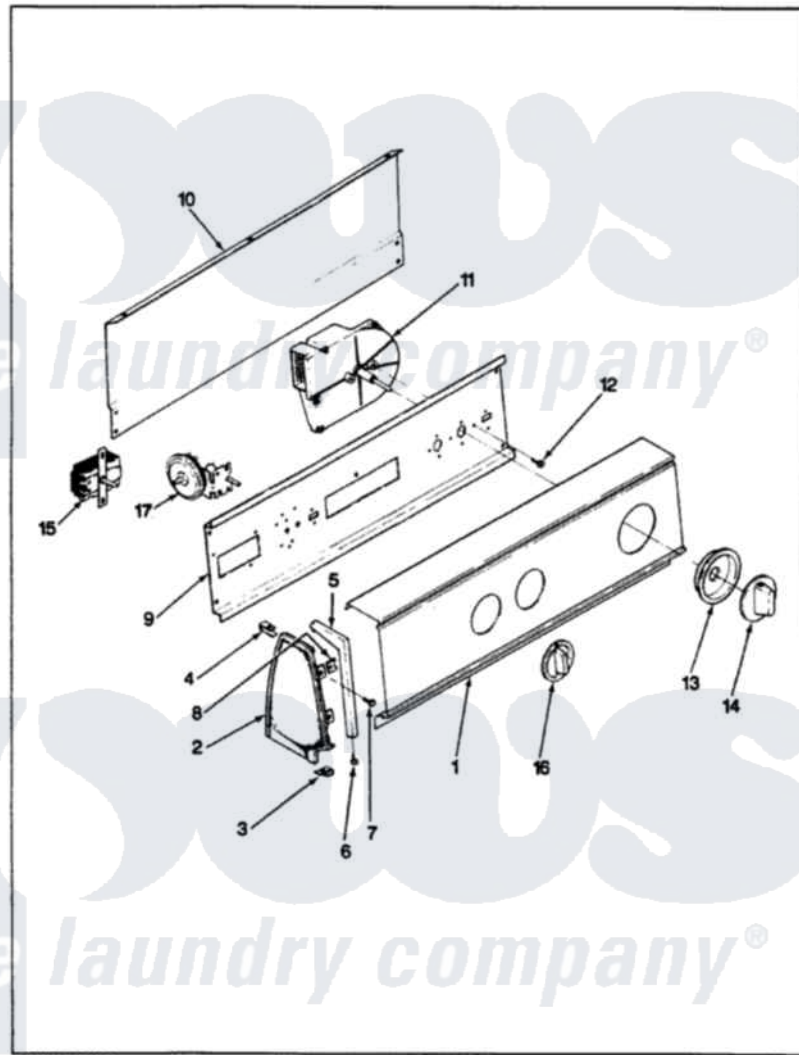

Crosley CW18P6A 05 - CONTROL PANEL (REV. E-G)

CROSLEY CW18P6 BACKGUARD

ISSUED 9/89

Crosley Residential Crosley CW18P6A Washer Parts Parts Diagram 05 - CONTROL PANEL (REV. E-G)

Click on the part number to view part

Item	Original Part Number	Replaced By	Status	Part Description
1	25-7702			Speedclip, End Cap To Control Panel
"	35-2474		Not Available	CONTROL PANEL
"	25-7793			Screw
2	35-2488	21001452		Cap- End
"	35-2487	21001451		Cap- End
3	25-7851			Speedclip, End Cap To Top
"	25-7697	25-2219		Screw
"	34-9487		Not Available	PLATE, REINFORCEMENT
4	25-7435	33002917		Screw, No.10-16
"	25-7852			Speedclip, Rr Shld To End Cap
5	53-0277		Not Available	TRIM, END CAP (RT)
"	53-0278		Not Available	TRIM, END CAP (LT)
6	25-7760			Screw
7	25-3092	90767		Screw, 8A X 3/8 HeX Washer Head Tapping

8	25-7702		Speedclip, End Cap To Control Panel
9	53-1676		Shield, Control
10	25-3457		Screw, Sems
"	25-3092	90767	Screw, 8A X 3/8 HeX Washer Head Tapping
"	35-2688	21001460	Shield, Rear
11	35-2210	35-2749	Timer
12	25-0088	489483	Screw 10-32 X 1/2
13	35-0180	12500058	Knob Ski
14	35-0498	12500058	Knob Ski
15	35-0119		Rotary Switch
"	25-3092	90767	Screw, 8A X 3/8 HeX Washer Head Tapping
16	35-2256	21001283	Knob, Selector---Piq
"	25-3092	90767	Screw, 8A X 3/8 HeX Washer Head Tapping
17	35-2145	21001554	Switch, Water Level
"	25-3092	90767	Screw, 8A X 3/8 HeX Washer Head Tapping
NI	33-8304	Not Available	MANUAL, USE & CARE