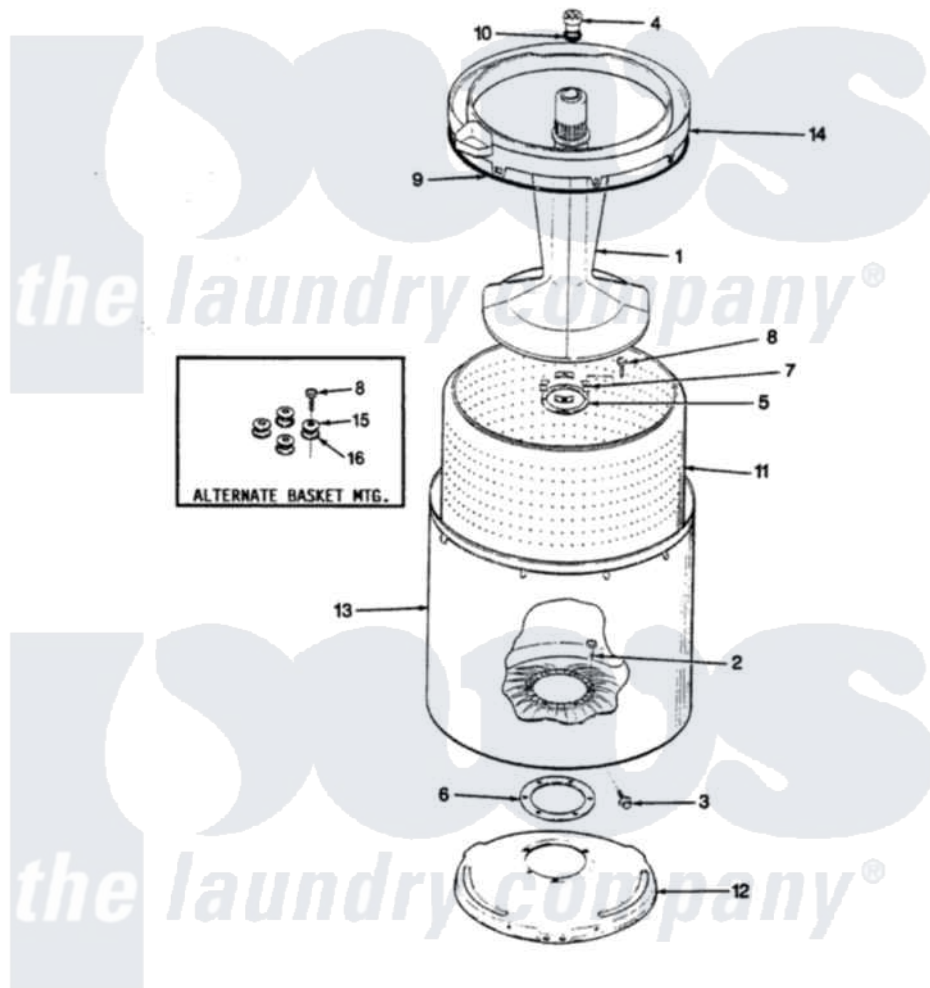

Crosley CW18P6A 12 - TUB (REV. E-G)

SECTION: TUB
MODEL: CW18P6

Issue Date: 6/90

Crosley [Residential Crosley CW18P6A Washer Parts](#) Parts Diagram 12 - TUB (REV. E-G)
Click on the part number to view part

Item	Original Part Number	Replaced By	Status	Part Description
1	35-2456	33-4352		Agitator
2	35-2062	21001063		Screw, Shoulder
3	25-7914	22002933		Screw
4	33-6241			Cap
5	33-8959			Gasket
6	35-2061			Gasket, Tub To Housing
7	35-8799		Not Available	REINFORCEMENT PLATE
8	25-7783	4356852		Screw
9	35-2328			Seal, Tub Top
10	25-7330			Rubber Washer
11	35-2529		Not Available	TUB SUPPORT
"	35-2381		Not Available	BASKET ASSY-WHITE
13	35-2038			Tub
14	35-2034		Not Available	TOP, TUB
15	25-7921		Not Available	STEEL WASHER
16	25-7922			Cork Washer