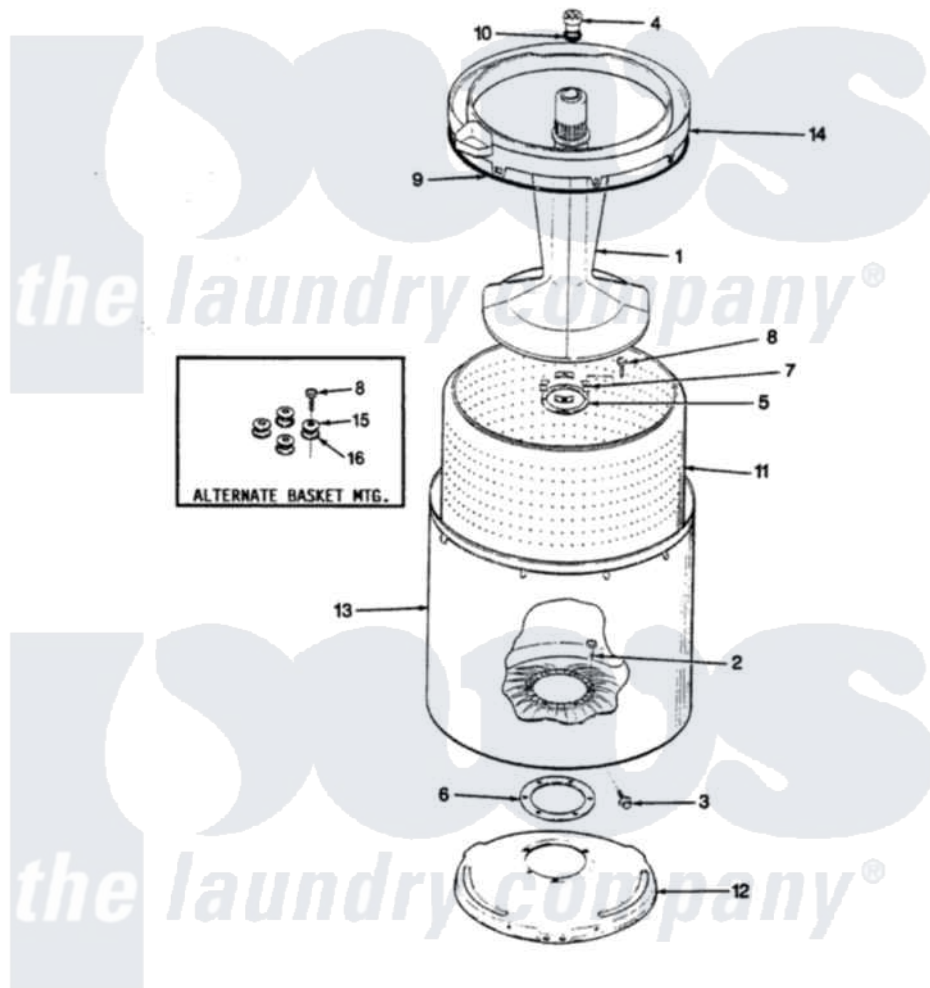

# Crosley CW18P6H 08 - TUB (REV. E-G)

SECTION: TUB  
MODEL: CW18P6

Issue Date: 6/90

Crosley [Residential Crosley CW18P6H Washer Parts](#) Parts Diagram 08 - TUB (REV. E-G)  
Click on the part number to view part

Item	Original Part Number	Replaced By	Status	Part Description
1	35-2456	<a href="#">33-4352</a>		Agitator
2	35-2062	<a href="#">21001063</a>		Screw, Shoulder
3	25-7914	<a href="#">22002933</a>		Screw
4	<a href="#">33-6241</a>			Cap
5	<a href="#">33-8959</a>			Gasket
6	<a href="#">35-2061</a>			Gasket, Tub To Housing
7	35-8799		Not Available	REINFORCEMENT PLATE
8	25-7783	<a href="#">4356852</a>		Screw
9	<a href="#">35-2328</a>			Seal, Tub Top
10	<a href="#">25-7330</a>			Rubber Washer
11	35-2529		Not Available	TUB SUPPORT
"	35-2381		Not Available	BASKET ASSY-WHITE
13	<a href="#">35-2038</a>			Tub
14	35-2034		Not Available	TOP, TUB
15	25-7921		Not Available	STEEL WASHER
16	<a href="#">25-7922</a>			Cork Washer