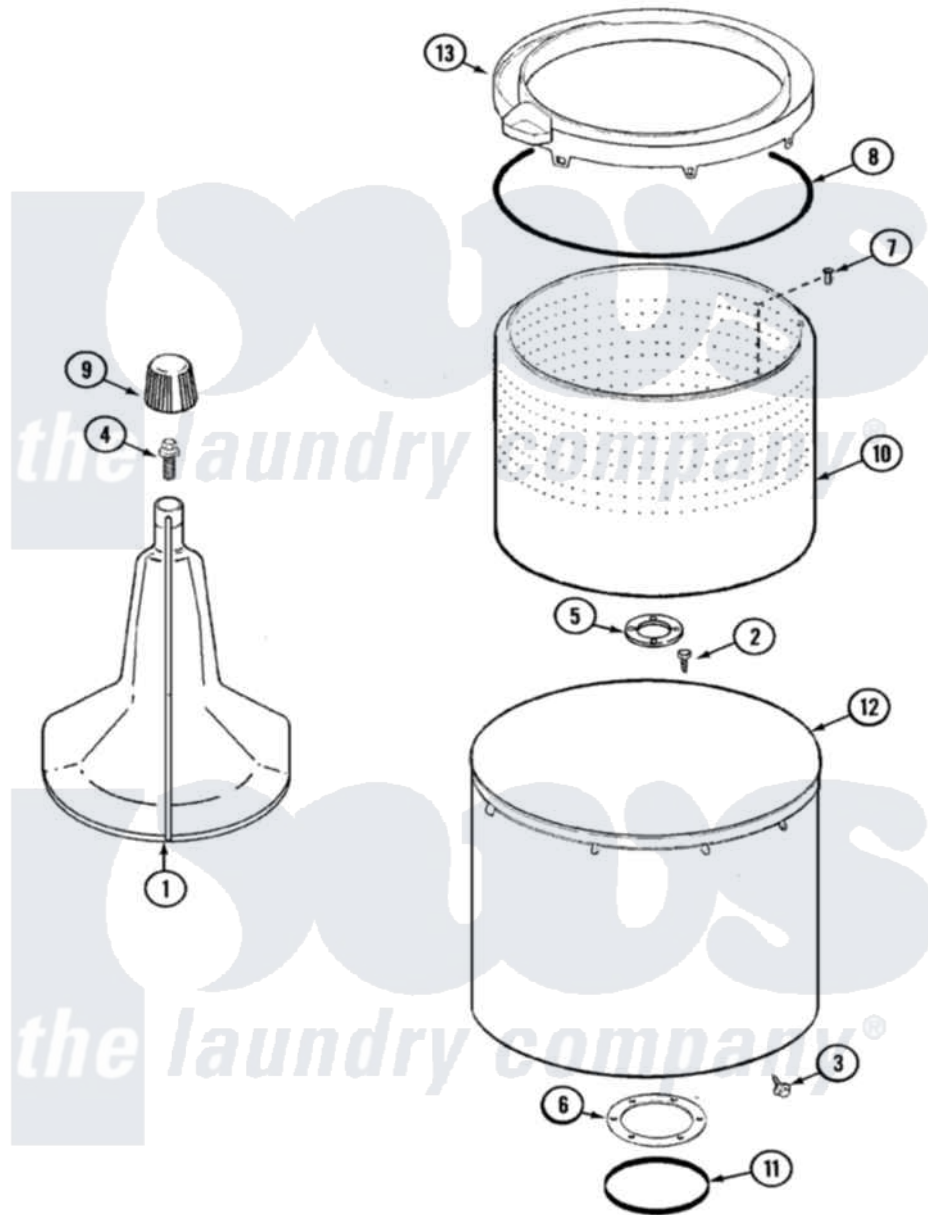

Crosley CW18T2W 05 - TUB

Crosley [Residential Crosley CW18T2W Washer Parts](#) Parts Diagram 05 - TUB
 Click on the part number to view part

Item	Original Part Number	Replaced By	Status	Part Description
1	35-3580			Agitator
2	25-7947	21001063		Screw, Shoulder
3	25-7953	22002933		Screw
4	25-7948	W10309247		Screw
5	35-3685			Gasket, Basket To Centerpost
6	35-3686			Gasket, Tub To Housing
7	25-7965	3400504		Screw
8	35-2328			Seal, Tub Top
9	35-2733			Cap, Agitator
10	35-3687		Not Available	BASKET, SPIN
11	35-2978			Seal, Tub/Housing
12	35-3700			Tub Assembly
13	35-3578		Not Available	TOP, TUB
"	35-2262		Not Available	SHIELD, TUB TOP