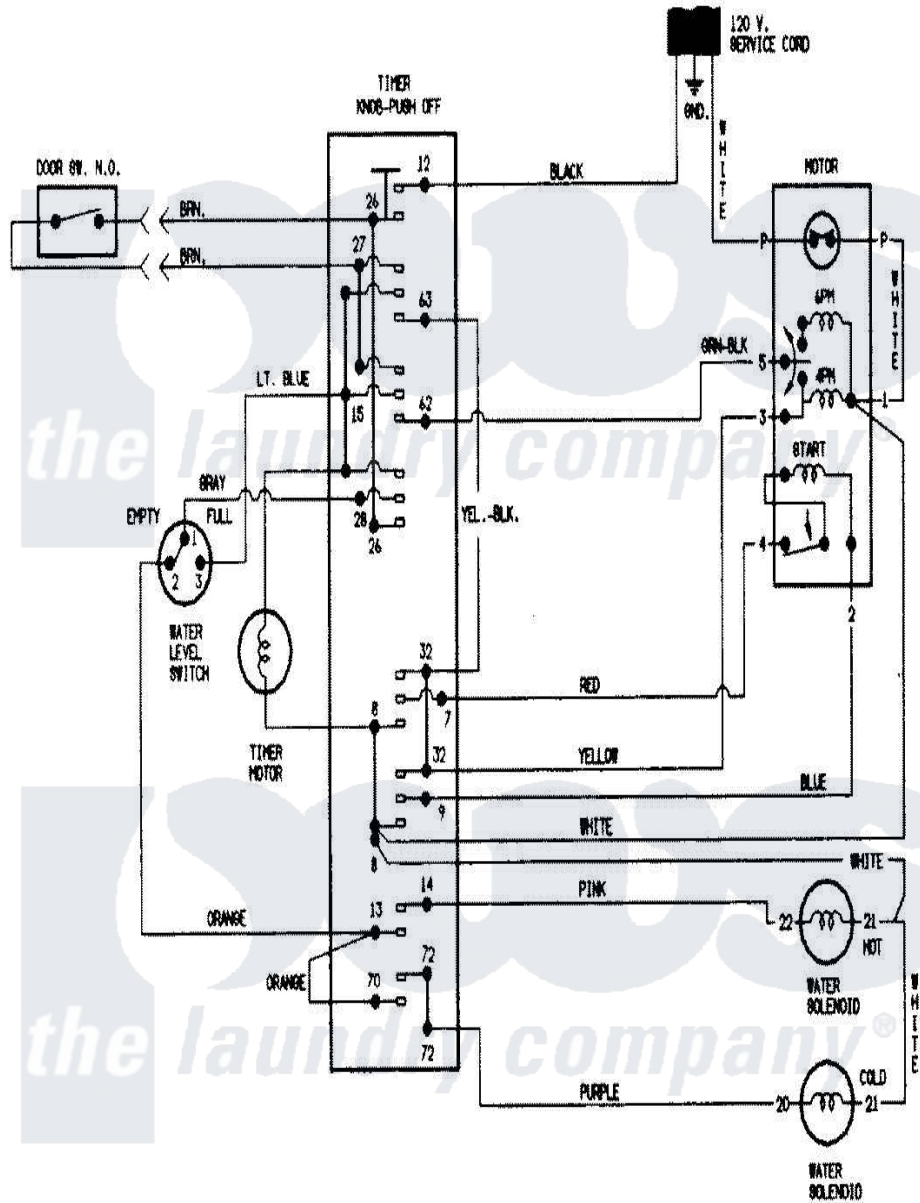

# Crosley CW18T2W 07 - WIRING INFORMATION

Crosley [Residential Crosley CW18T2W Washer Parts](#) Parts Diagram 07 - WIRING INFORMATION  
 Click on the part number to view part

Item	Original Part Number	Replaced By	Status	Part Description
NI	15001240		Not Available	WIRING INFORMATION