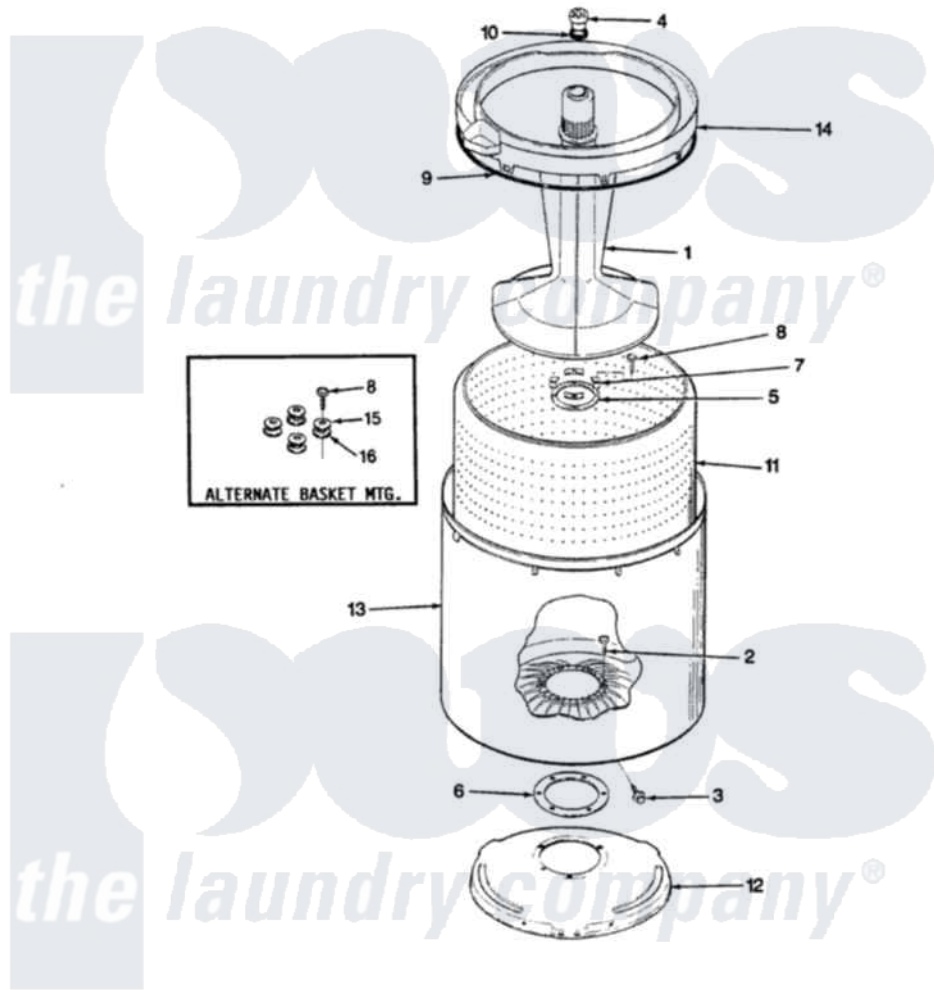

Crosley CW20P5W 12 - TUB (ORIG. REV. A-D)

SECTION: TUB
MODEL: CW20P5

Issue Date: 8/90

Crosley [Residential Crosley CW20P5W Washer Parts](#) Parts Diagram 12 - TUB (ORIG. REV. A-D)
Click on the part number to view part

Item	Original Part Number	Replaced By	Status	Part Description
1	35-2456	33-4352		Agitator
2	35-2062	21001063		Screw, Shoulder
3	25-7914	22002933		Screw
4	33-6241			Cap
5	35-2060			Seal, Tub To Housing
6	35-2061			Gasket, Tub To Housing
7	35-8799		Not Available	REINFORCEMENT PLATE
8	25-7783	4356852		Screw
9	35-2328			Seal, Tub Top
10	25-7330			Rubber Washer
11	35-2381		Not Available	BASKET ASSY-WHITE
12	35-2529		Not Available	TUB SUPPORT
13	35-2038			Tub
14	35-2262		Not Available	SHIELD, TUB TOP
"	35-2034		Not Available	TOP, TUB
15	25-7921		Not Available	STEEL WASHER