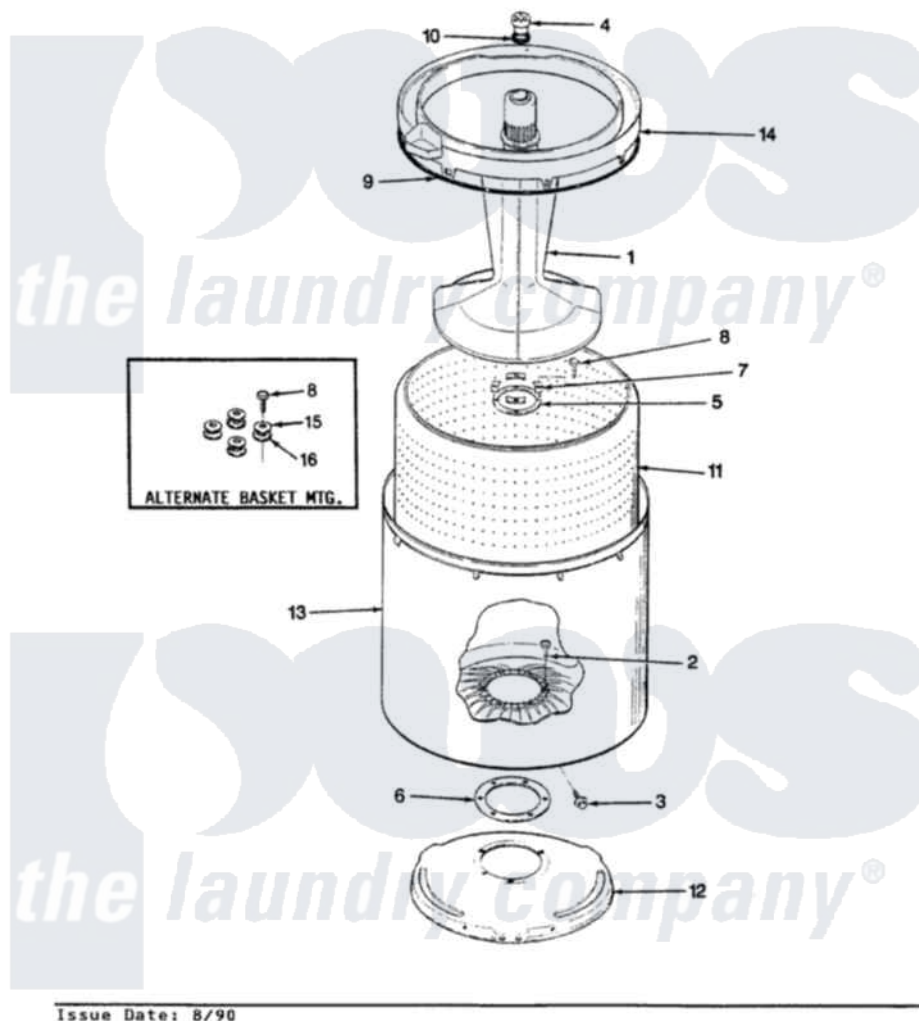

Crosley CW20P5W 13 - TUB (REV. E)

SECTION: TUB
MODEL: CW20P5

Issue Date: 8/90

Crosley [Residential Crosley CW20P5W Washer Parts](#) Parts Diagram 13 - TUB (REV. E)

[Click on the part number to view part](#)

Item	Original Part Number	Replaced By	Status	Part Description
1	35-2456	33-4352		Agitator
2	35-2062	21001063		Screw, Shoulder
3	25-7914	22002933		Screw
4	33-6241			Cap
5	35-2060			Seal, Tub To Housing
6	35-2061			Gasket, Tub To Housing
7	35-8799		Not Available	REINFORCEMENT PLATE
8	25-7783	4356852		Screw
9	35-2328			Seal, Tub Top
10	25-7330			Rubber Washer
11	35-2381		Not Available	BASKET ASSY-WHITE
12	35-2529		Not Available	TUB SUPPORT
13	35-2038			Tub
14	35-2262		Not Available	SHIELD, TUB TOP
"	35-2034		Not Available	TOP, TUB
15	25-7921		Not Available	STEEL WASHER