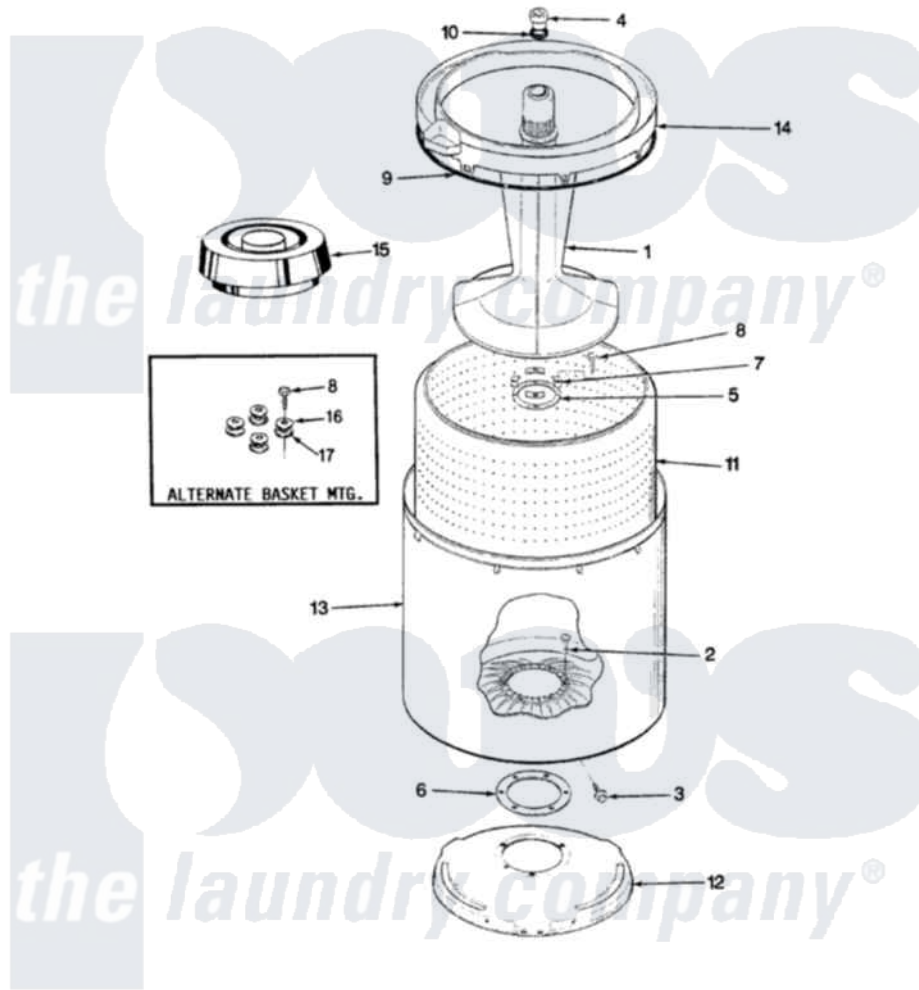

# Crosley CW20P8WC 05 - TUB

SECTION: TUB  
MODEL: CW20P8C

Issue Date: 2/91

Crosley [Residential Crosley CW20P8WC Washer Parts](#) Parts Diagram 05 - TUB  
Click on the part number to view part

Item	Original Part Number	Replaced By	Status	Part Description
1	35-2456	<a href="#">33-4352</a>		Agitator
2	35-2062	<a href="#">21001063</a>		Screw, Shoulder
3	25-7914	<a href="#">22002933</a>		Screw
4	<a href="#">33-6241</a>			Cap
5	<a href="#">33-8959</a>			Gasket
6	<a href="#">35-2061</a>			Gasket, Tub To Housing
7	33-8799		Not Available	REINF PLATE
8	25-7783	<a href="#">4356852</a>		Screw
9	<a href="#">35-2328</a>			Seal, Tub Top
10	<a href="#">25-7330</a>			Rubber Washer
11	35-2508		Not Available	BASKET WHITE
12	35-2529		Not Available	TUB SUPPORT
13	35-2262		Not Available	SHIELD, TUB TOP
"	<a href="#">35-2038</a>			Tub
14	35-2034		Not Available	TOP, TUB
15	33-9827	<a href="#">35-2550</a>		Dispenser, Rinse