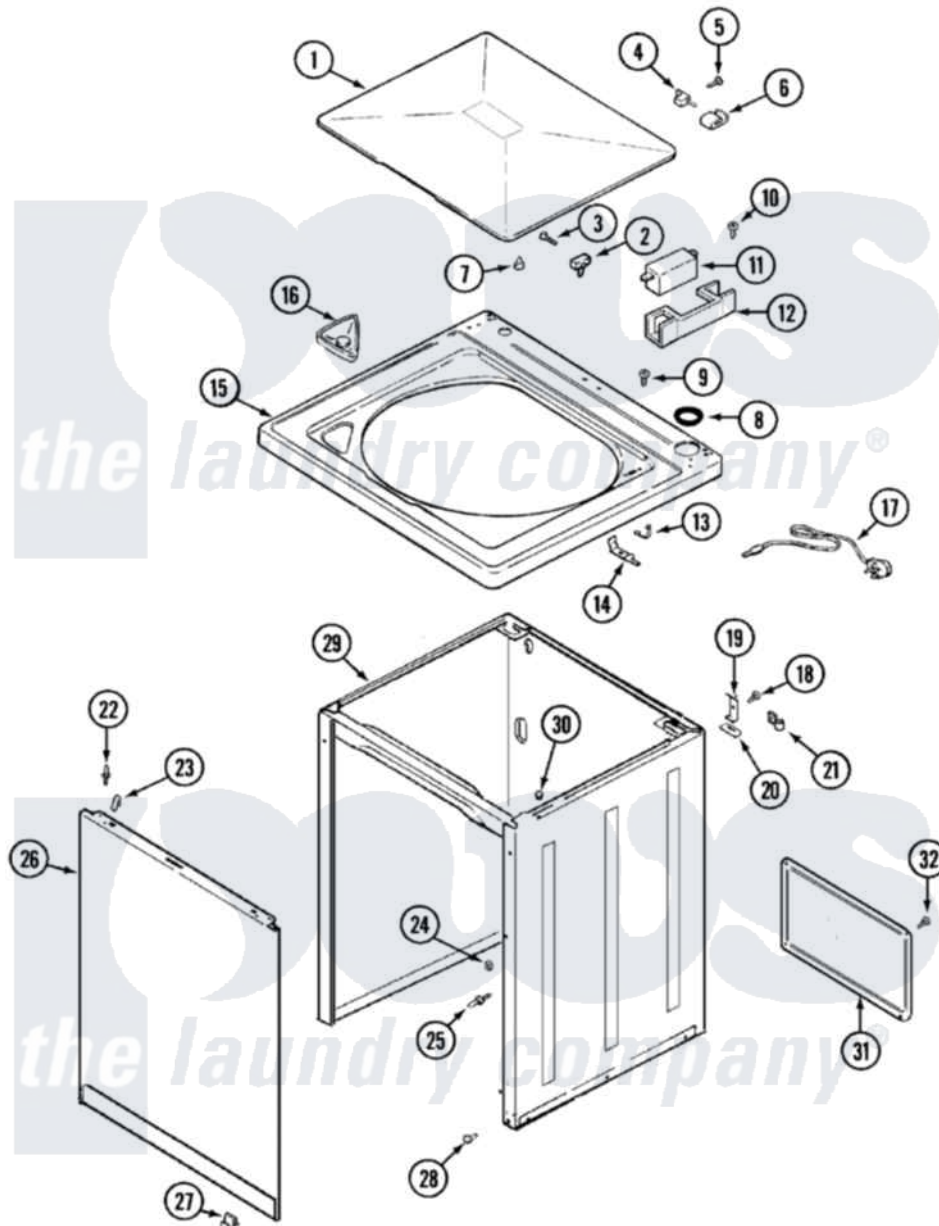

# Crosley CW20T5W 04 - TOP ASSEMBLY

Crosley [Residential Crosley CW20T5W Washer Parts](#) Parts Diagram 04 - TOP ASSEMBLY  
 Click on the part number to view part

Item	Original Part Number	Replaced By	Status	Part Description
1	<a href="#">35-2026</a>			Lid
2	<a href="#">25-7436</a>			Nylite Washer
"	<a href="#">43-0057</a>			Actuator, Door Switch
3	<a href="#">25-7438</a>			Screw
4	<a href="#">35-2045</a>			Pin, Hinge
5	<a href="#">25-7893</a>			Screw
6	<a href="#">35-2044</a>			Hinge, Lid
7	<a href="#">35-0581</a>			Bumper, Door
8	<a href="#">35-2063</a>			Bushing, Insulator
9	25-7463	<a href="#">7101P012-60</a>		Screw
10	25-7437	<a href="#">40040701</a>		Screw, Tapping No.6b-20
"	21001136	<a href="#">3400872</a>		Screw, 8-18 X 3/8
11	21001137	<a href="#">12001187</a>		Kit, Lid Switch Assembly
"	35-2904		Not Available	PAD, LID SWITCH
"	21001148	<a href="#">12001187</a>		Kit, Lid Switch Assembly
"	35-3382	<a href="#">12001187</a>		Kit, Lid Switch Assembly