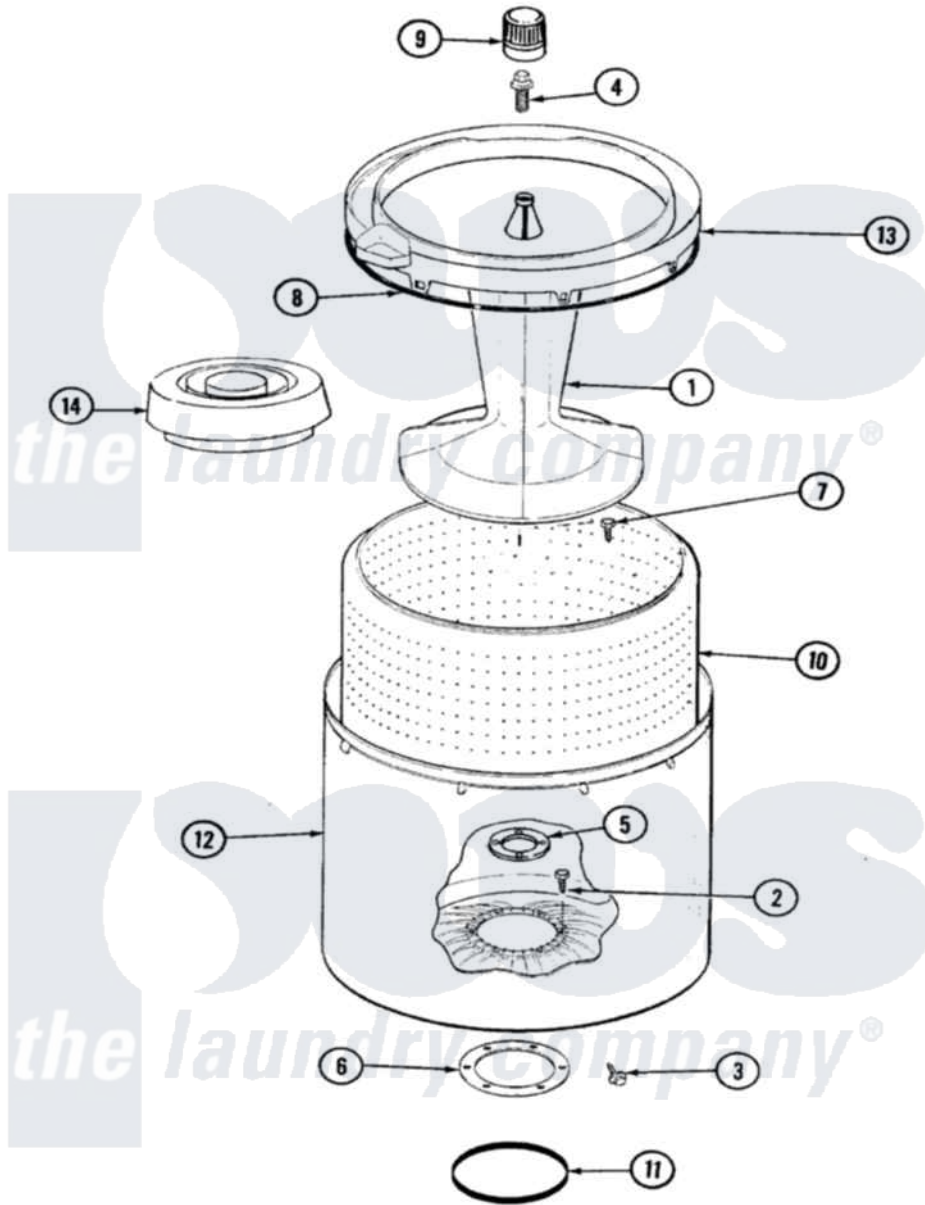

Crosley CW20T6WC 06 - TUB

Crosley [Residential Crosley CW20T6WC Washer Parts](#) Parts Diagram 06 - TUB
 Click on the part number to view part

Item	Original Part Number	Replaced By	Status	Part Description
1	35-3580			Agitator
2	25-7947	21001063		Screw, Shoulder
3	25-7953	22002933		Screw
4	25-7948	W10309247		Screw
5	35-3685			Gasket, Basket To Centerpost
6	35-3686			Gasket, Tub To Housing
7	25-7965	3400504		Screw
8	35-2328			Seal, Tub Top
9	35-2733			Cap, Agitator
10	35-3687		Not Available	BASKET, SPIN
11	35-2978			Seal, Tub/Housing
12	35-3700			Tub Assembly
13	35-3578		Not Available	TOP, TUB
"	35-2262		Not Available	SHIELD, TUB TOP
14	35-2550			Dispenser, Rinse