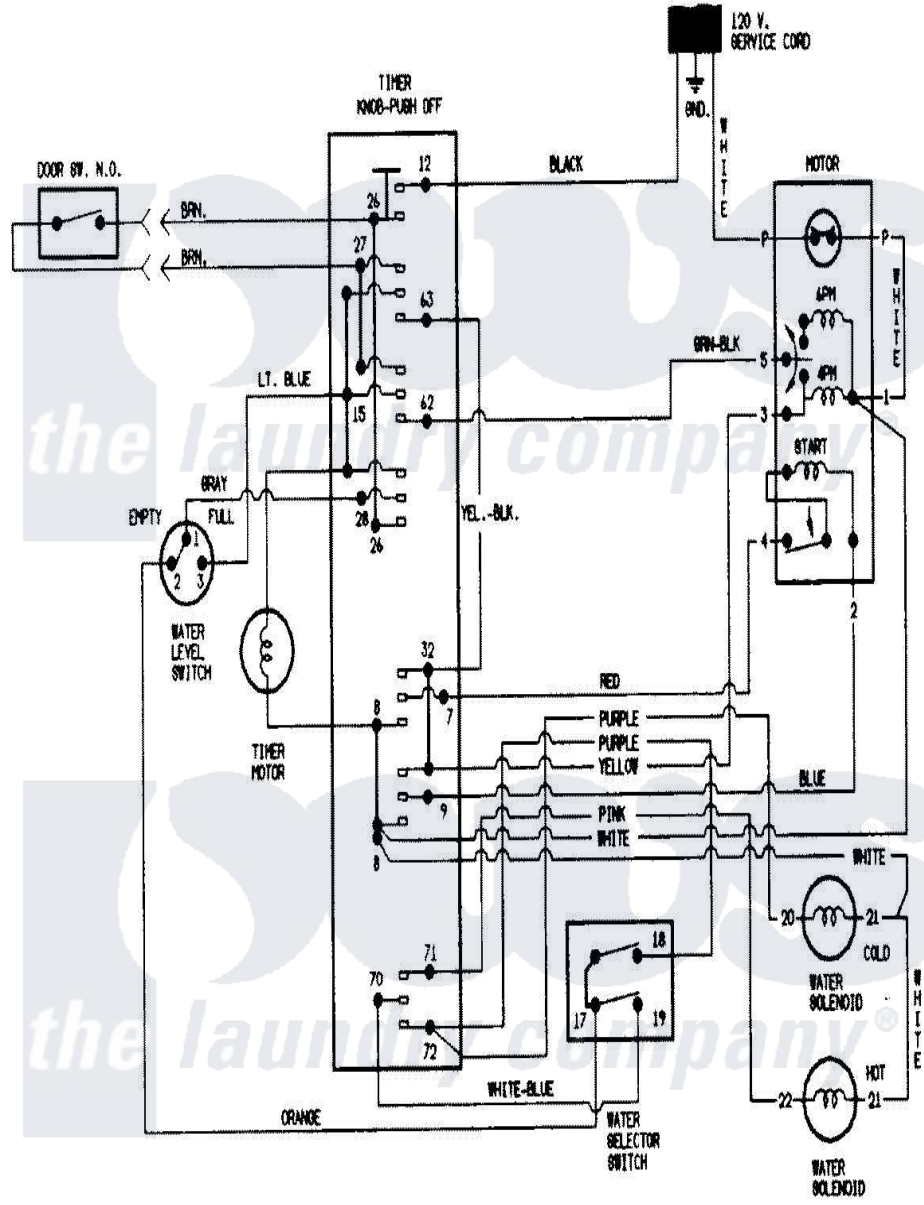

Crosley CW20T6WC 07 - WIRING INFORMATION

Crosley Residential Crosley CW20T6WC Washer Parts Parts Diagram 07 - WIRING INFORMATION
 Click on the part number to view part

Item	Original Part Number	Replaced By	Status	Part Description
NI	15001243		Not Available	WIRING INFORMATION