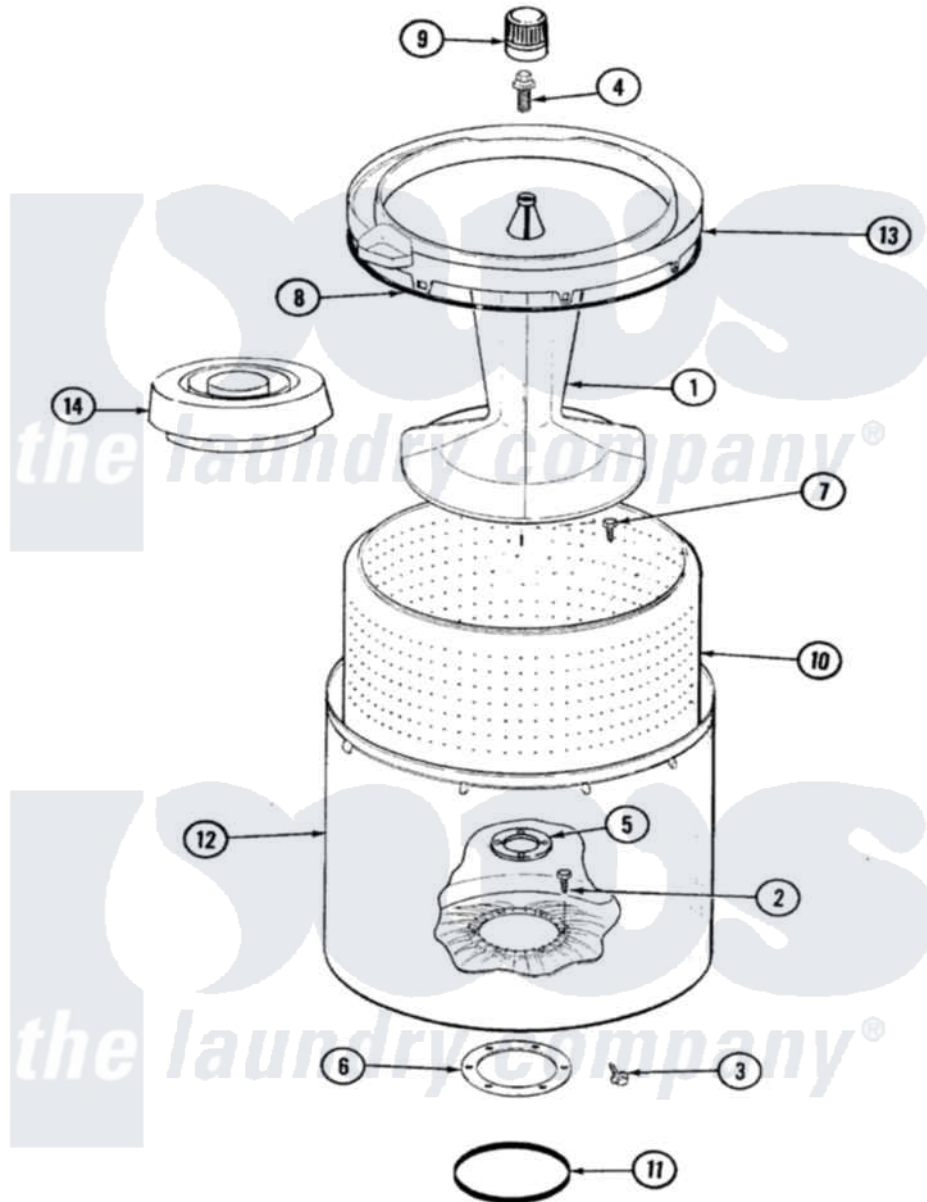

Crosley CW20T7A 05 - TUB

Crosley [Residential Crosley CW20T7A Washer Parts](#) Parts Diagram 05 - TUB
 Click on the part number to view part

Item	Original Part Number	Replaced By	Status	Part Description
1	35-3580			Agitator
2	25-7947	21001063		Screw, Shoulder
3	25-7953	22002933		Screw
4	25-7948	W10309247		Screw
5	35-3685			Gasket, Basket To Centerpost
6	35-3686			Gasket, Tub To Housing
7	25-7965	3400504		Screw
8	35-2328			Seal, Tub Top
9	35-2733			Cap, Agitator
10	35-3687		Not Available	BASKET, SPIN
11	35-2978			Seal, Tub/Housing
12	35-3700			Tub Assembly
13	35-3578		Not Available	TOP, TUB
"	35-2262		Not Available	SHIELD, TUB TOP
14	35-2550			Dispenser, Rinse