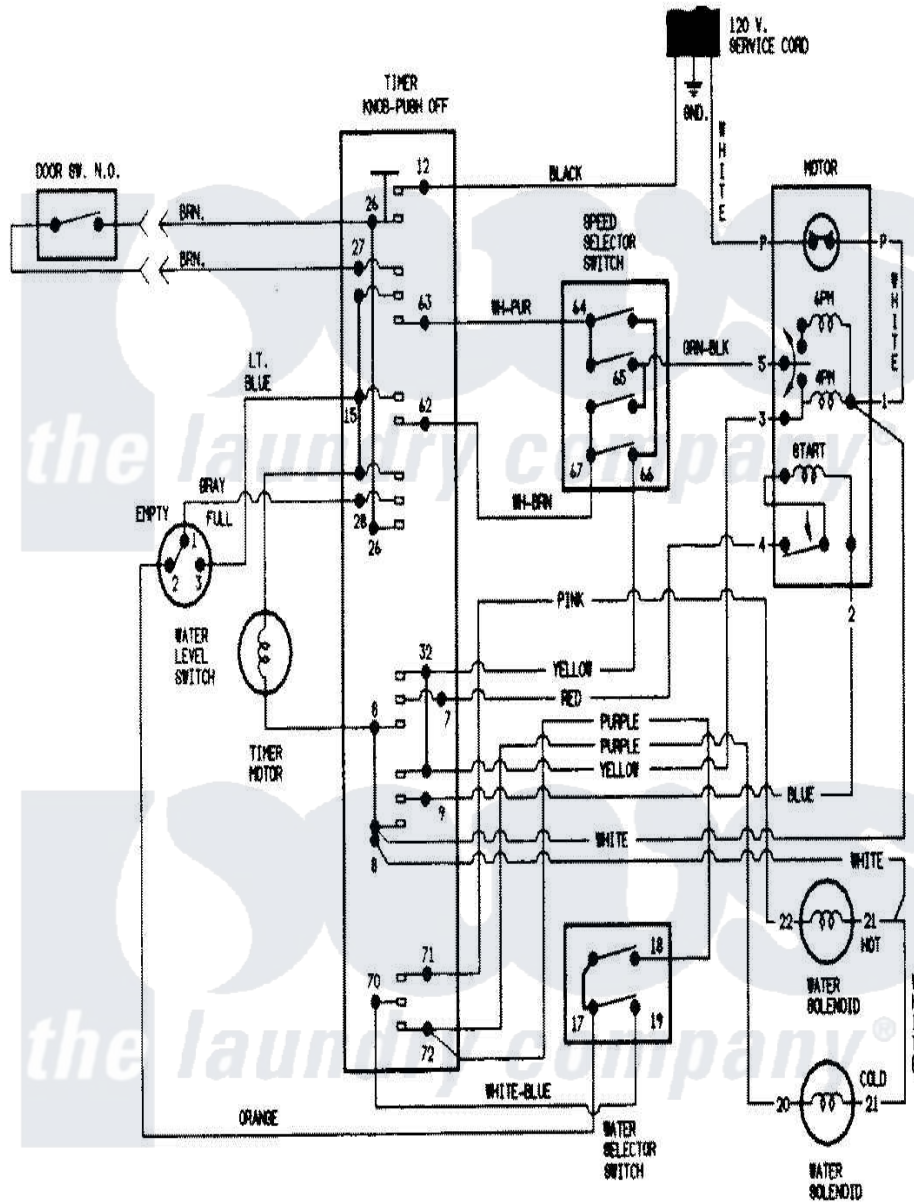

Crosley CW20T7A 06 - WIRING INFORMATION

Crosley [Residential Crosley CW20T7A Washer Parts](#) Parts Diagram 06 - WIRING INFORMATION
 Click on the part number to view part

Item	Original Part Number	Replaced By	Status	Part Description
NI	15001242		Not Available	WIRING INFORMATION