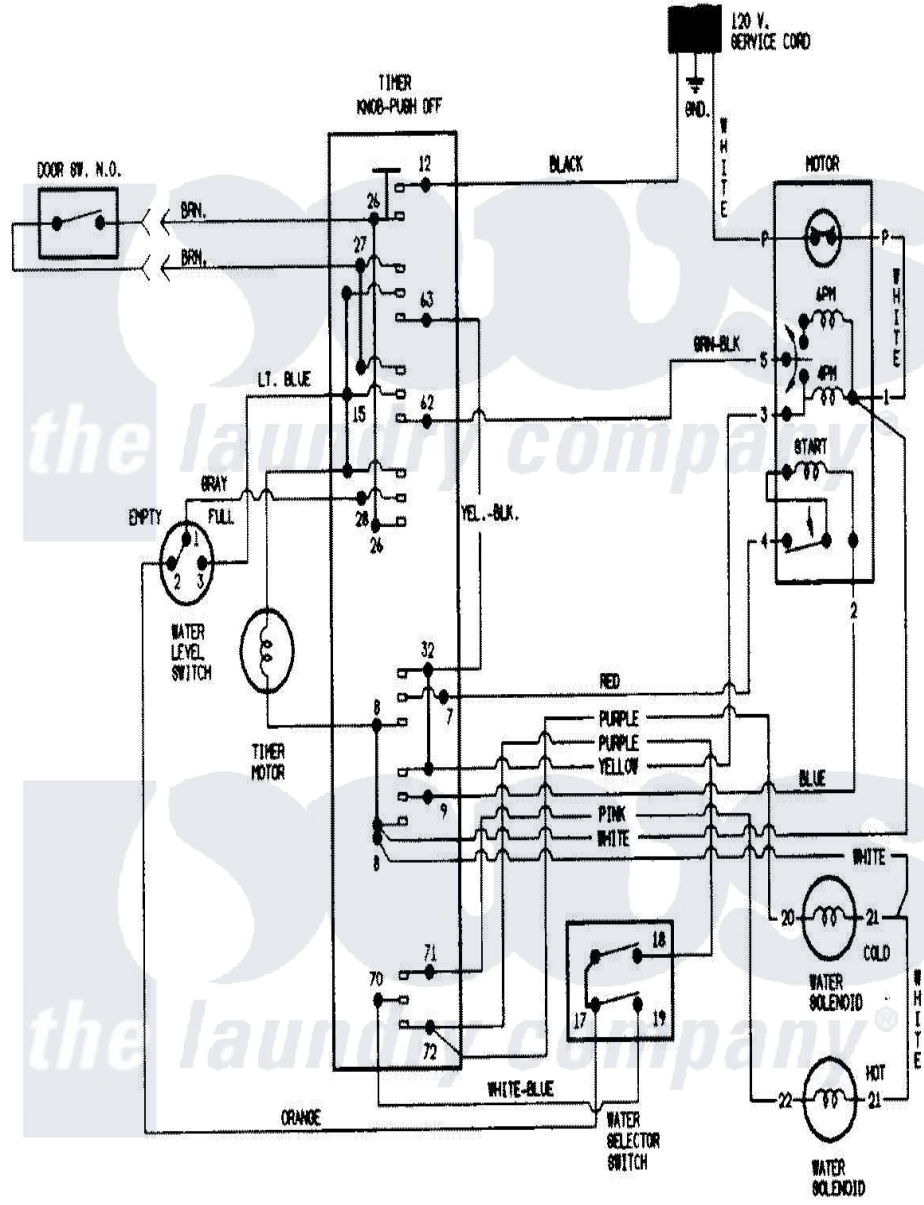

Crosley CW22B6M 08 - WIRING INFORMATION

Crosley Residential Crosley CW22B6M Washer Parts Parts Diagram 08 - WIRING INFORMATION
 Click on the part number to view part

Item	Original Part Number	Replaced By	Status	Part Description
NI	15001895		Not Available	WIRING INFORMATION
"	15001243		Not Available	WIRING INFORMATION