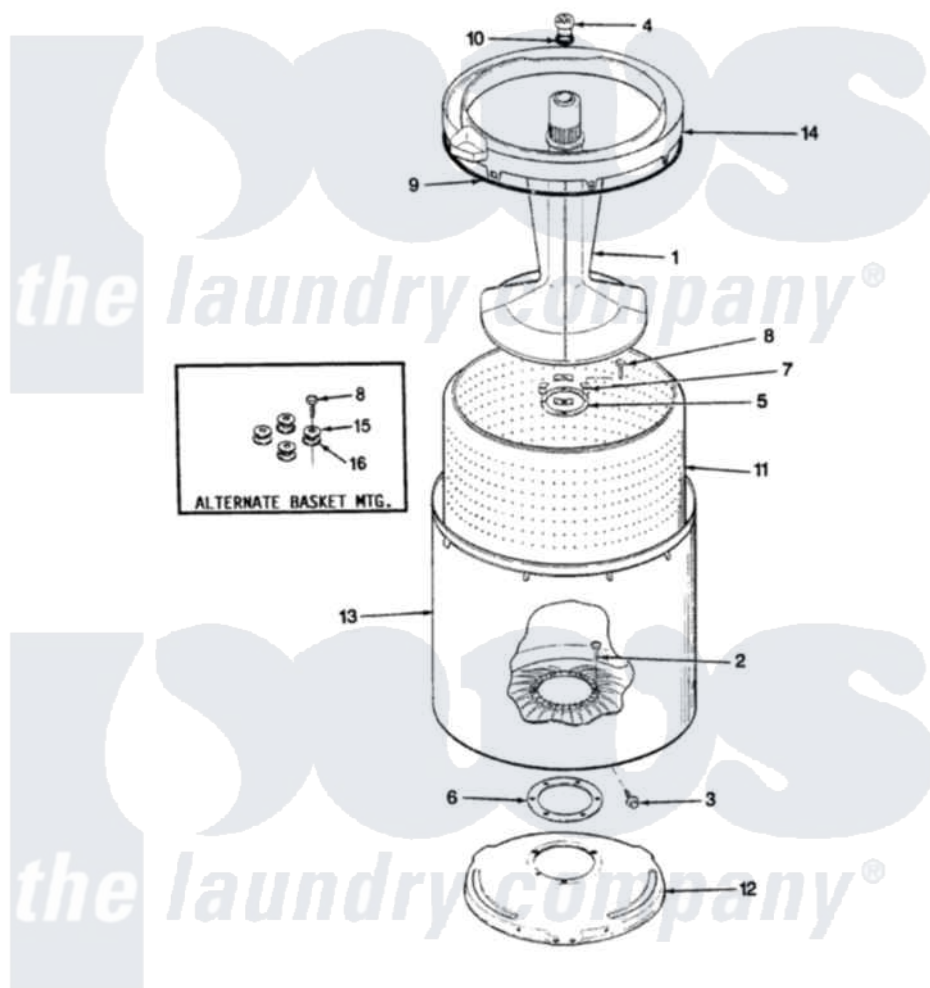

Crosley CW26P6KA 07 - TUB (ORIG. REV. A-D)

SECTION: TUB
MODEL: CW26P6K

Issue Date: 8/90

Crosley [Residential Crosley CW26P6KA Washer Parts](#) Parts Diagram 07 - TUB (ORIG. REV. A-D)
Click on the part number to view part

Item	Original Part Number	Replaced By	Status	Part Description
1	35-2456	33-4352		Agitator
2	35-2062	21001063		Screw, Shoulder
3	25-7914	22002933		Screw
4	33-6241			Cap
5	35-2060			Seal, Tub To Housing
6	35-2061			Gasket, Tub To Housing
7	35-8799		Not Available	REINFORCEMENT PLATE
8	25-7783	4356852		Screw
9	35-2328			Seal, Tub Top
10	25-7330			Rubber Washer
11	35-2508		Not Available	BASKET WHITE
12	35-2529		Not Available	TUB SUPPORT
13	35-2038			Tub
14	35-2262		Not Available	SHIELD, TUB TOP
"	35-2034		Not Available	TOP, TUB
15	25-7921		Not Available	STEEL WASHER