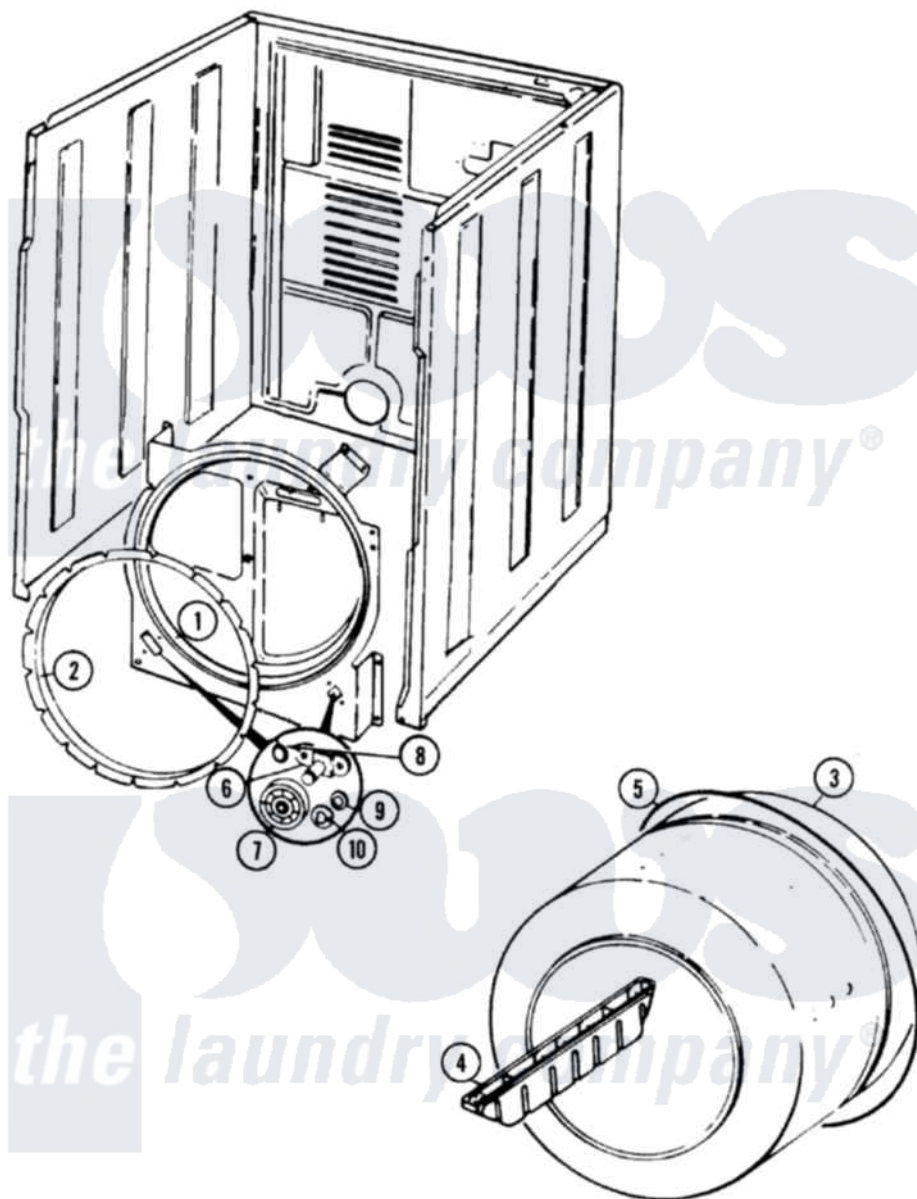

Hoover HDE2000GW 06 - TUMBLER

Hoover [Residential Hoover HDE2000GW Dryer Parts](#) Parts Diagram 06 - TUMBLER
 Click on the part number to view part

Item	Original Part Number	Replaced By	Status	Part Description
1	53-1708	LA-1054		Dryer Bulkhead Kit
"	25-7733	681414		Screw, 10AB X 1/2
2	53-0281	31001747		Seal Assembly
3	53-1250			Cylinder
4	53-1249		Not Available	BAFFLE, WHITE
"	25-7759	3196164		Screw
5	53-1589	341241		Belt
6	53-0197			Support Assembly-Cylinder Rear
"	25-7101	3351614		Screw, Gearcase Cover Mounting
7	53-1578	31001096		Roller
8	25-7813			Spacer
9	25-7814			Washer
10	LA-1008			Rr Roller Kit
"	25-7854			Ring, Retaining