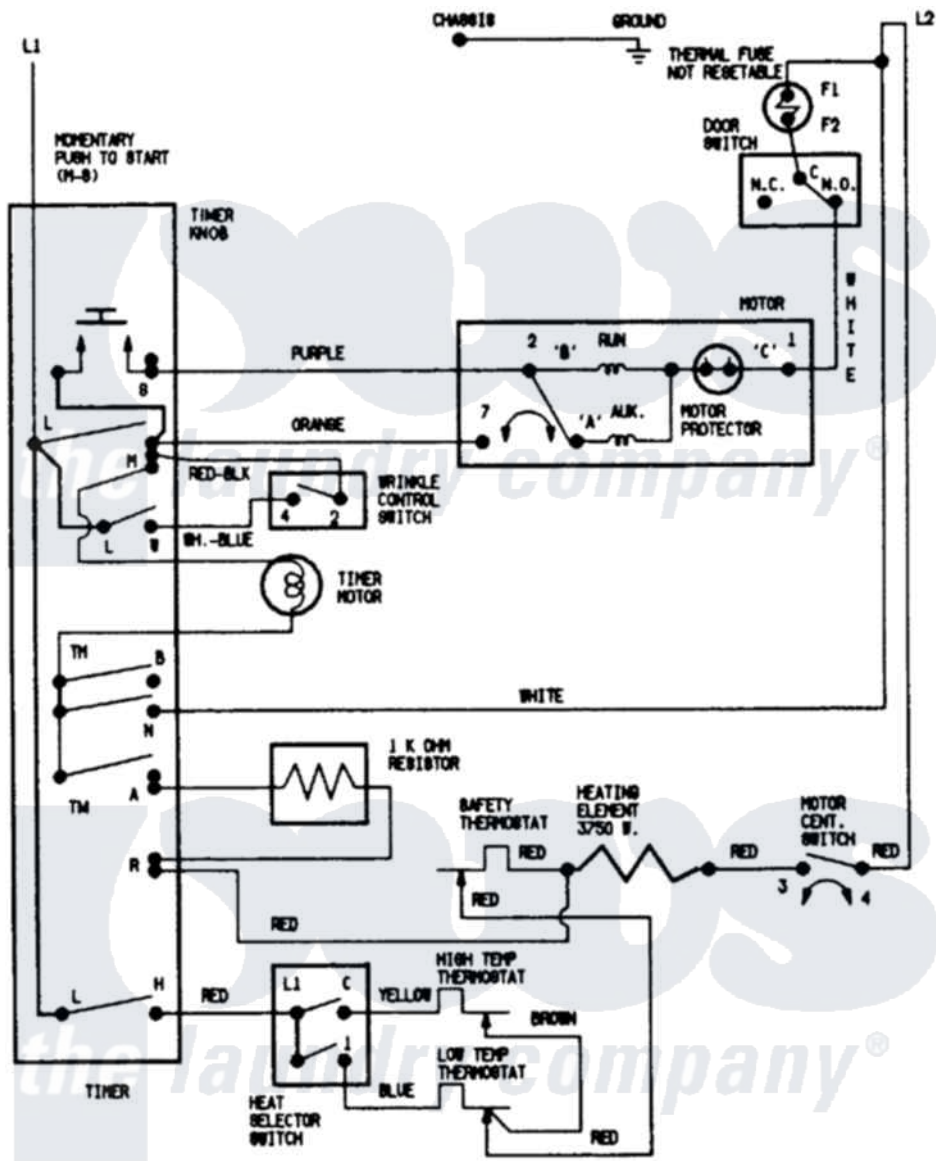

Hoover HDE2000GW 07 - WIRING INFORMATION

CONNECT DRYER TO 230 V.A.C. 50 HZ. 1 PHASE INDIVIDUAL BRANCH CIRCUIT PROTECTED BY MAXIMUM 30 A. FUSES. ALWAYS GIVE THE SERIAL & MODEL NUMBERS WHEN WRITING ABOUT THIS DRYER OR ORDERING PARTS

Hoover [Residential Hoover HDE2000GW Dryer Parts](#) Parts Diagram 07 - WIRING INFORMATION
 Click on the part number to view part

Item	Original Part Number	Replaced By	Status	Part Description
NI	15001220		Not Available	WIRING INFORMATION