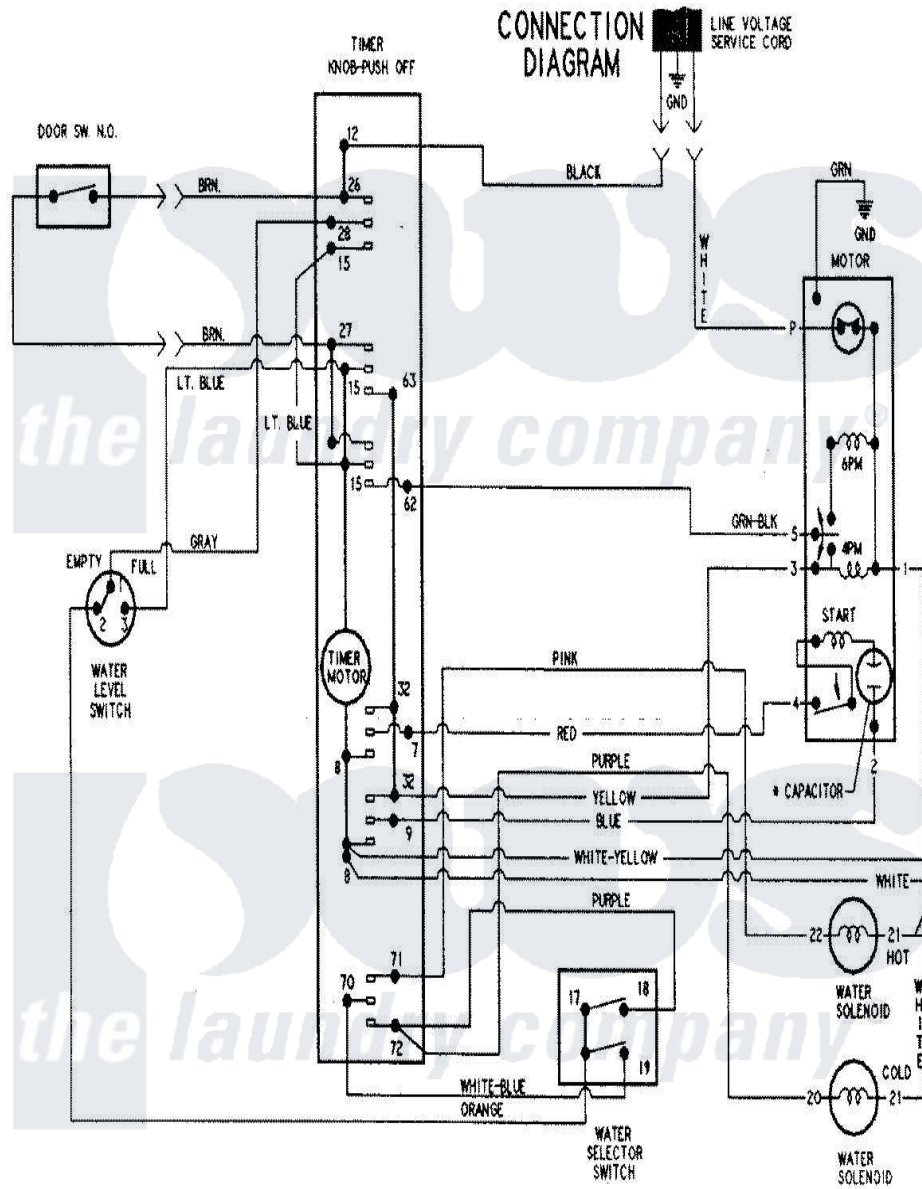

# Magic Chef CAV2000AWA 07 - WIRING INFORMATION

Magic Chef Residential Magic Chef CAV2000AWA Washer Parts Parts Diagram 07 - WIRING INFORMATION  
 Click on the part number to view part

Item	Original Part Number	Replaced By	Status	Part Description
NI	15002616		Not Available	WIRING INFORMATION