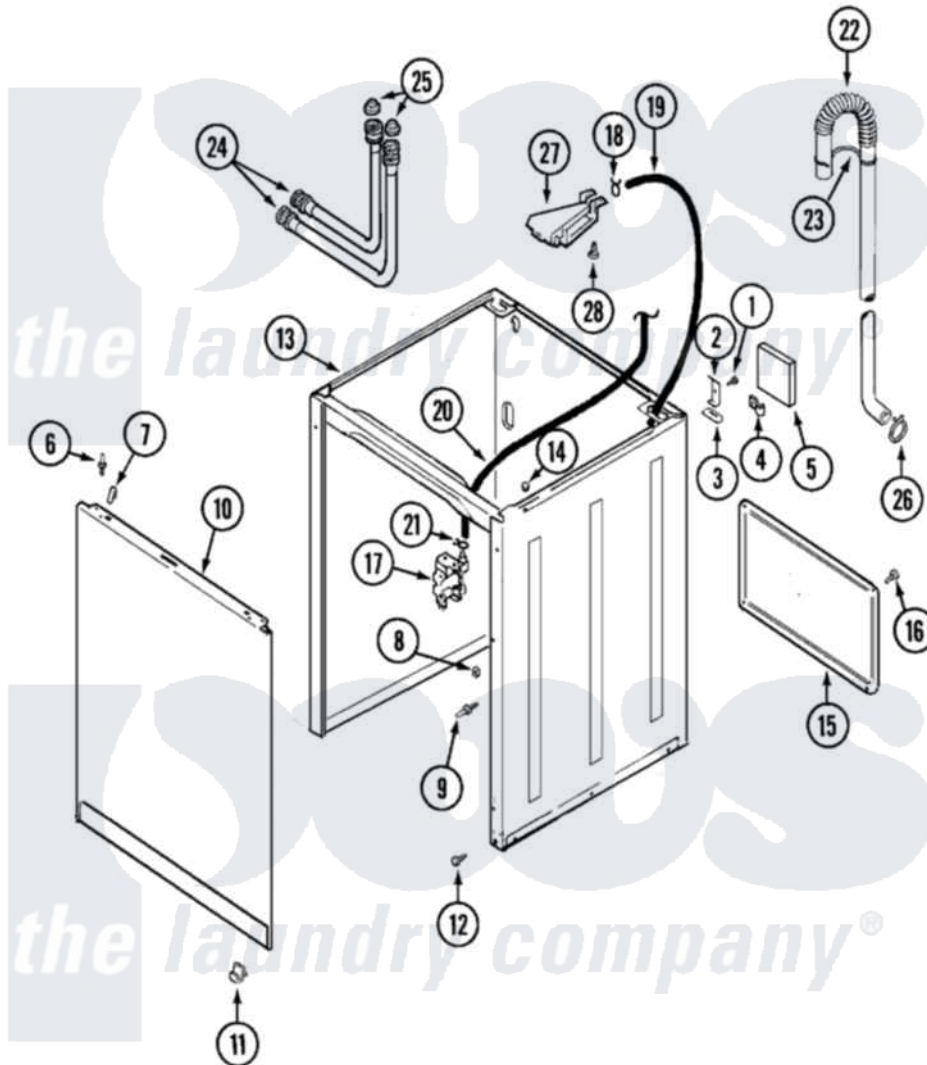

# Magic Chef CAV2050AWW 02 - CABINET

Magic Chef [Residential Magic Chef CAV2050AWW Washer Parts](#) Parts Diagram 02 - CABINET  
 Click on the part number to view part

Item	Original Part Number	Replaced By	Status	Part Description
1	<a href="#">25-7893</a>			Screw
2	<a href="#">35-2846</a>			Hinge, Cabinet Top
3	<a href="#">35-4128</a>			Pad, Hinge
4	25-7027	<a href="#">16515</a>		Clip
5	35-0706		Not Available	PAD, FOAM
6	<a href="#">53-0643</a>			Pin, Locator
7	<a href="#">25-7220</a>			Clip, Cabinet Top
8	25-0224	<a href="#">3400029</a>		Nut, Adapter Plate
9	<a href="#">53-0200</a>			Sleeve, Locator Pin
"	<a href="#">53-0643</a>			Pin, Locator
10	<a href="#">35-2084</a>			Panel, Front
"	<a href="#">21001281</a>			Damper, Sound Pad
11	<a href="#">53-0120</a>			Clip, Front Panel
"	25-7732	<a href="#">681414</a>		Screw, 10AB X 1/2
12	<a href="#">35-4129</a>			Bumper, Cabinet
13	35-2106	<a href="#">21001871</a>		Cabinet

14	<a href="#">33-2653</a>		Bumper, Cabinet
15	35-2108	<a href="#">21001871</a>	Cabinet
16	25-7732	<a href="#">681414</a>	Screw, 10AB X 1/2
17	21001396	<a href="#">35-2374N</a>	Valve, Water
18	25-7867	<a href="#">596669</a>	Clamp, Manifold
19	35-2378	<a href="#">12002749</a>	Hose, Flume Kit
20	21001060	<a href="#">21001748</a>	Hose, Pressure Switch
21	25-7796	<a href="#">596669</a>	Clamp, Manifold
22	21001513	<a href="#">21001872</a>	Hose, Drain
23	33-9537	<a href="#">22003814</a>	Retainer, Drain Hose
24	33-7046	<a href="#">89503</a>	Hose-Inlet
"	33-7891	<a href="#">89503</a>	Hose-Inlet
25	<a href="#">33-4264N</a>		Strainer And Washer Kit
26	25-7080	<a href="#">285655</a>	Clamp, Hose
27	35-2051	<a href="#">21001760</a>	Flume Assembly / Water Diverter
28	25-3092	<a href="#">90767</a>	Screw, 8A X 3/8 HeX Washer Head Tapping