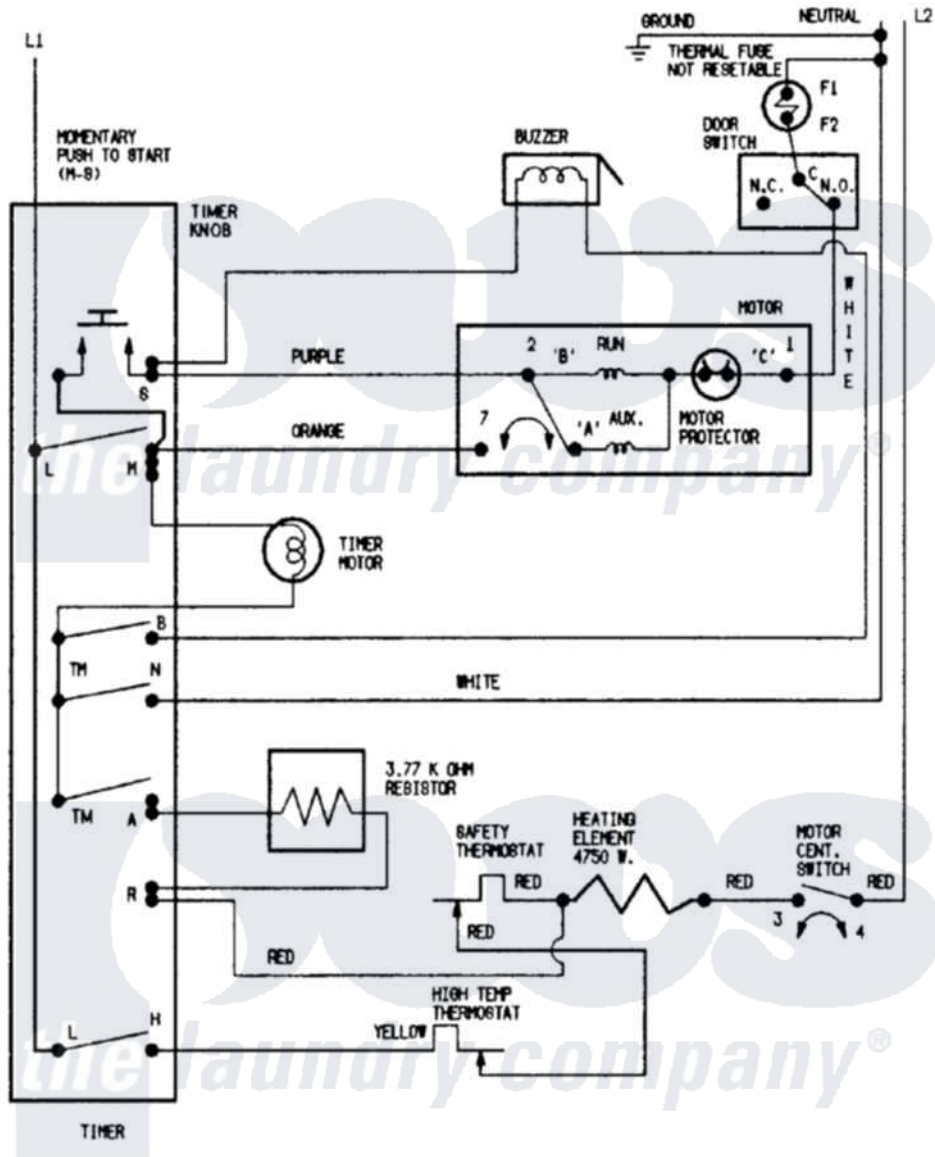

Magic Chef CYE4000AZW 09 - WIRING INFORMATION

Magic Chef [Residential Magic Chef CYE4000AZW Dryer Parts](#) Parts Diagram 09 - WIRING INFORMATION
 Click on the part number to view part

Item	Original Part Number	Replaced By	Status	Part Description
NI	15002020		Not Available	WIRING INFORMATION (ELEC)