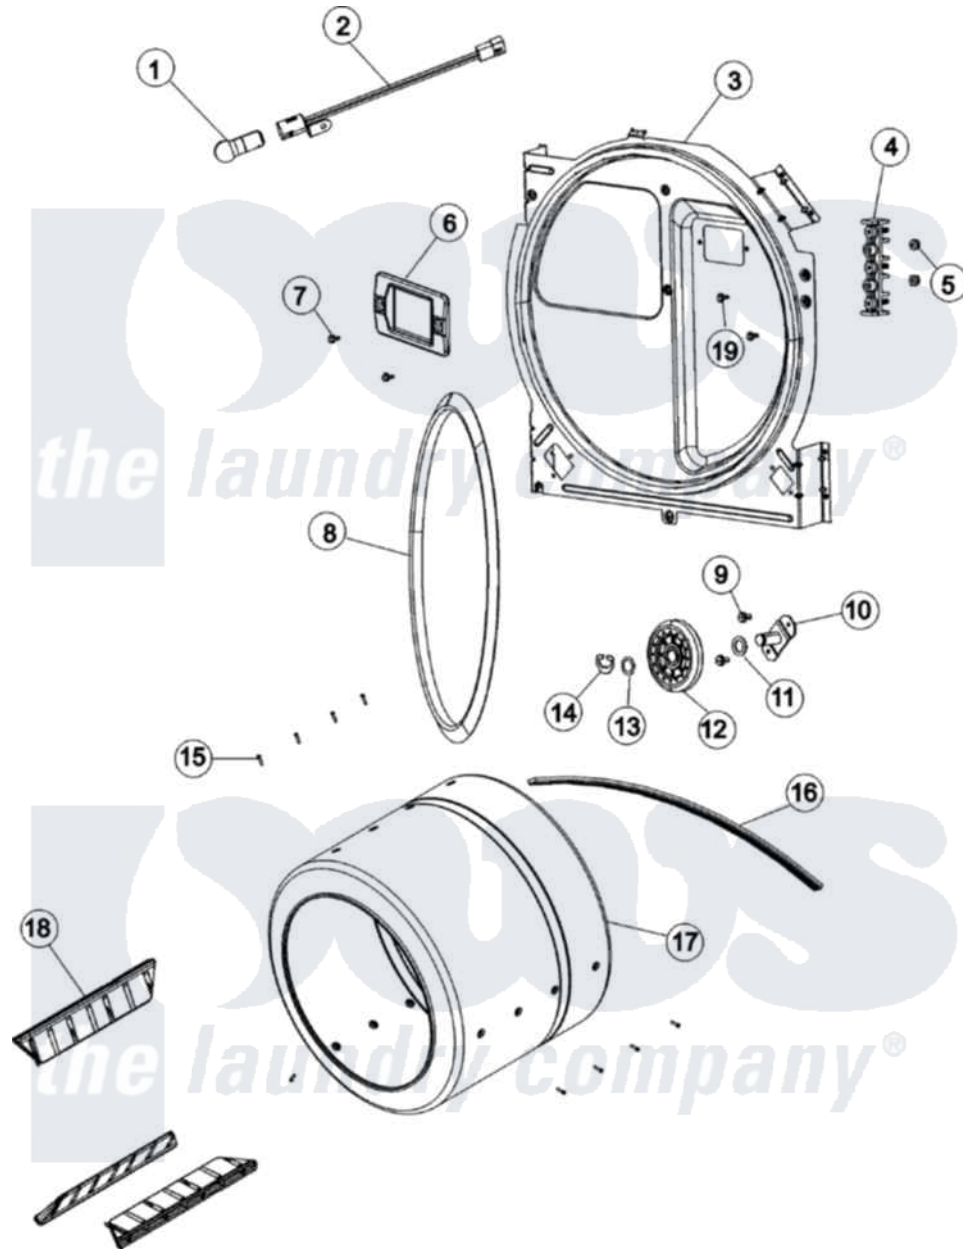

Magic Chef CYG3004AWW 07 - TUMBLER

Magic Chef [Residential Magic Chef CYG3004AWW Dryer Parts](#) Parts Diagram 07 - TUMBLER
 Click on the part number to view part

Item	Original Part Number	Replaced By	Status	Part Description
1	31001575			Bulb, Cylinder Light
2	31001579		Not Available	RECEPTACLE ASM, CLYINDER LIGHT
3	31001581			Bulkhead With Seal
6	31001585		Not Available	LENS, CYLINDER LIGHT
7	31001580	313806		Screw
8	31001548	31001747		Seal Assembly
9	25-7101	3351614		Screw, Gearcase Cover Mounting
10	53-0197			Support Assembly-Cylinder Rear
11	31001583			Spacer, Roller
12	31001096			Roller
13	25-7814			Washer
14	25-7854			Ring, Retaining
15	25-7759	3196164		Screw
16	31531589	341241		Belt