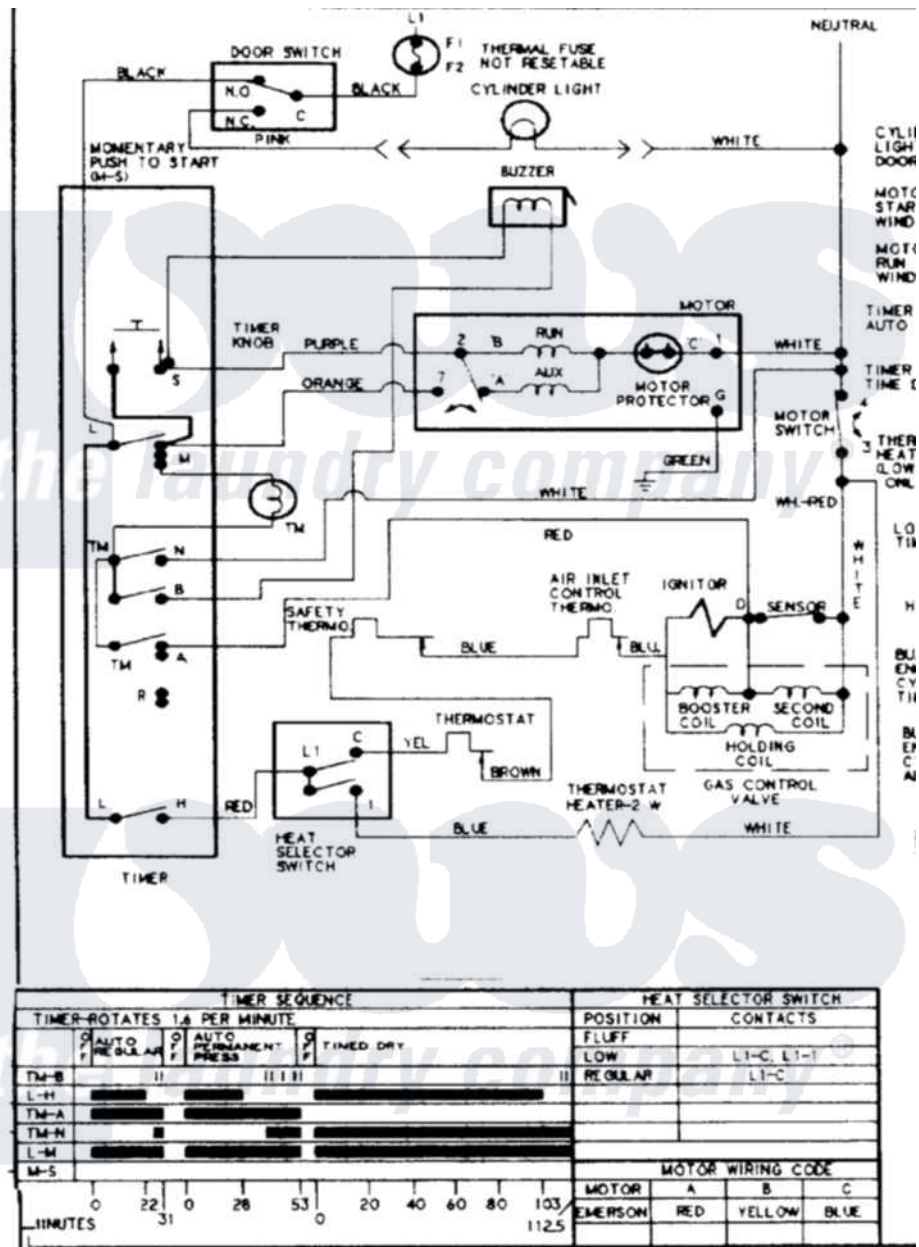

Magic Chef CYG3004AWW 08 - WIRING INFORMATION

Magic Chef Residential Magic Chef CYG3004AWW Dryer Parts Parts Diagram 08 - WIRING INFORMATION
 Click on the part number to view part

Item	Original Part Number	Replaced By	Status	Part Description
NI	15003459		Not Available	WIRING INFORMATION