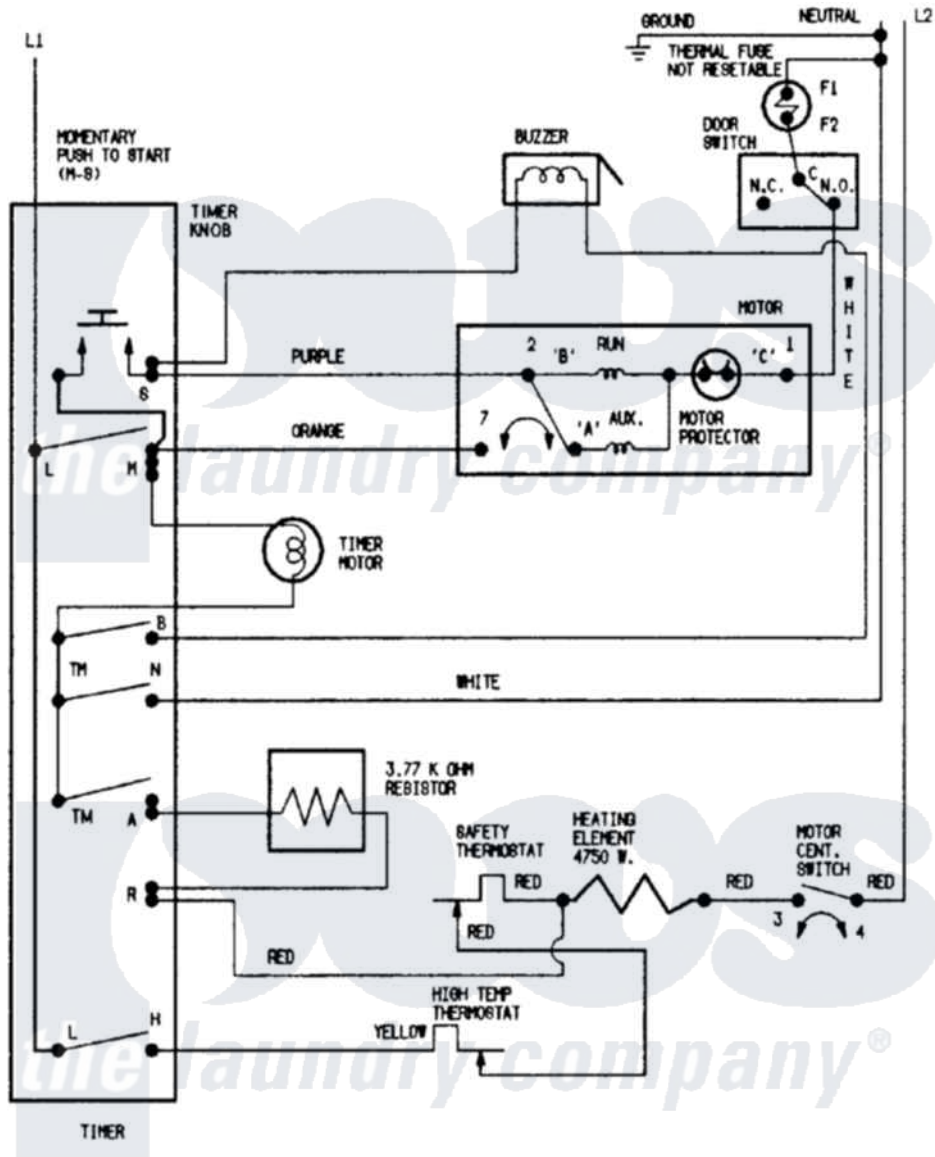

Magic Chef CYG4000AWS 06 - WIRING INFORMATION

Magic Chef [Residential Magic Chef CYG4000AWS Dryer Parts](#) Parts Diagram 06 - WIRING INFORMATION
 Click on the part number to view part

Item	Original Part Number	Replaced By	Status	Part Description
NI	15002630		Not Available	WIRING INFORMATION