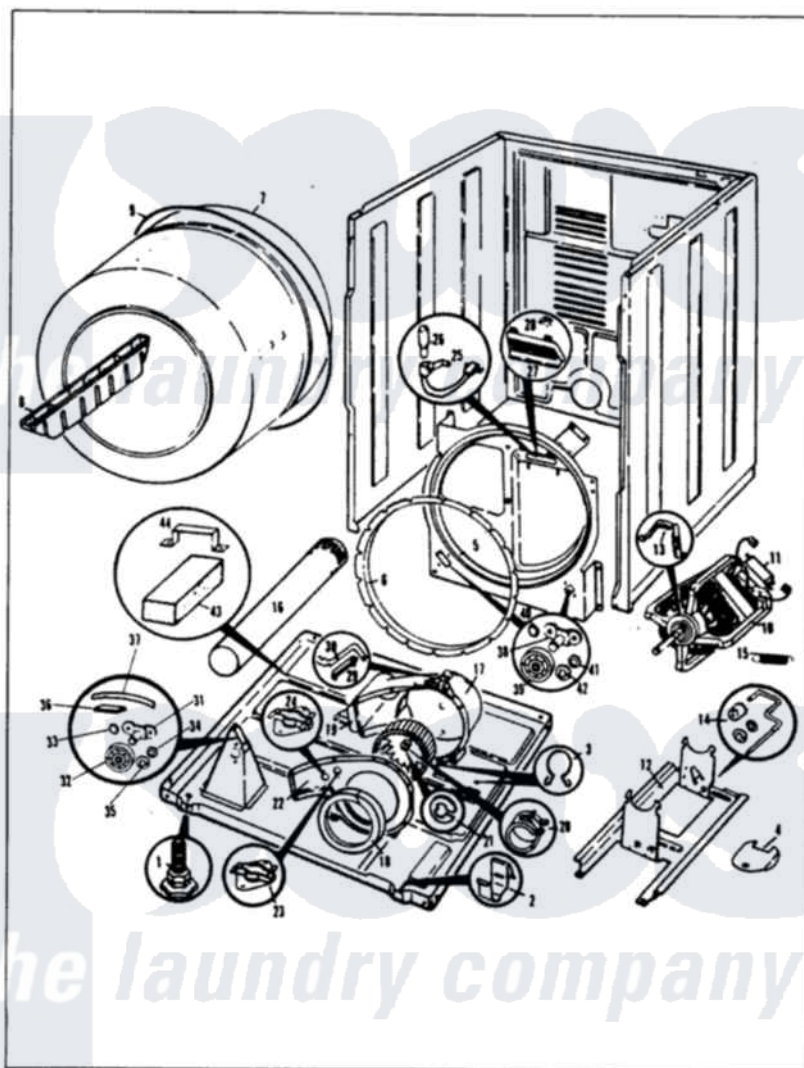

Magic Chef DG20F5HW 04 - CYLINDER & DRIVE (REV. J)

MASTER CARE DG20F5 CYLINDER & DRIVE

Issued 2/86

H-27-25

Magic Chef Residential Magic Chef DG20F5HW Dryer Parts Parts Diagram 04 - CYLINDER & DRIVE (REV. J)
 Click on the part number to view part

Item	Original Part Number	Replaced By	Status	Part Description
1	63-5519		Not Available	LEG, LEVELING
2	53-0120			Clip, Front Panel
3	25-7027	16515		Clip
4	25-7741	W10116760		Screw
"	53-0153		Not Available	SHIELD, WIRING
5	25-7733	681414		Screw, 10AB X 1/2
"	53-0131	LA-1054		Dryer Bulkhead Kit
6	53-0218	31001747		Seal Assembly
7	53-0178	53-1250		Cylinder
8	25-7759	3196164		Screw
"	53-0117		Not Available	BAFFLE, GRAY
9	LA-1004			Motor Mtg. Kit
"	53-0186	341241		Belt
10	53-0189	LA-1004		Motor Mtg. Kit
11	53-0332			Motor Switch
"	73-0467		Not Available	MOTOR SWITCH