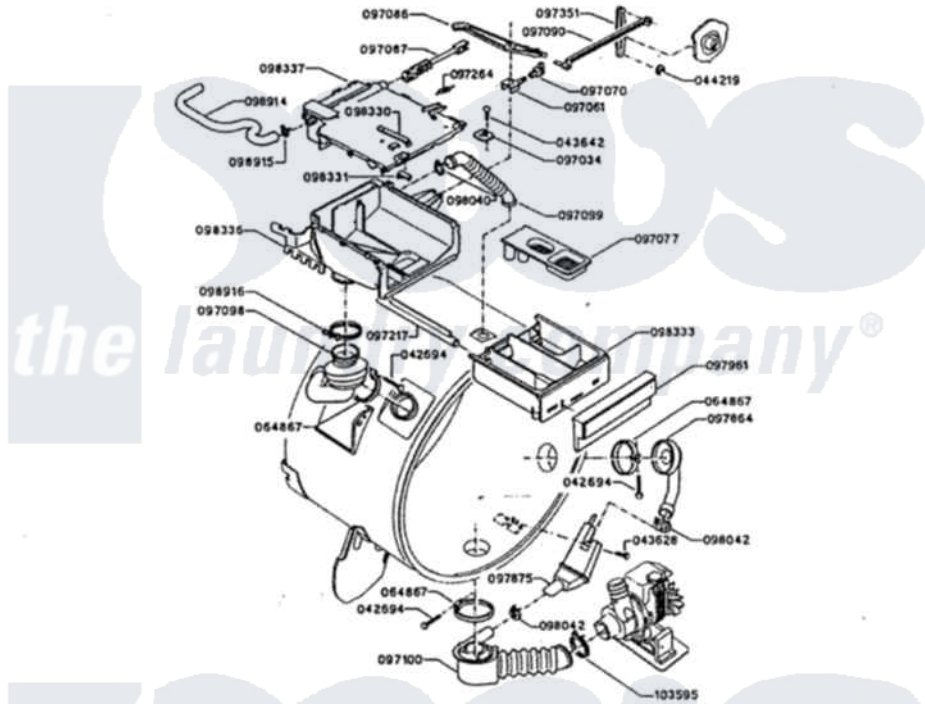

Magic Chef W10AN1 04 - DISPENSER

MODELS COVERED:			From serial Number
a	b		
W10AA-1	W10AN-1		
WC21050AM	WC21050W		

FIRST PUBLICATION (4-84)

PM-1526-00

REVISION SHEET 0 (4-84)

A-6

Magic Chef [Residential Magic Chef W10AN1 Washer Parts](#) Parts Diagram 04 - DISPENSER
 Click on the part number to view part

Item	Original Part Number	Replaced By	Status	Part Description
1	042694		Not Available	SCREW
2	043628		Not Available	SCREW
3	Y043642	414004-35		Screw
4	044219		Not Available	RING
5	064867		Not Available	HOSE CLAMP
6	097034		Not Available	MTG CLIP
7	097061		Not Available	MTG BRKT
8	097070		Not Available	AD KNOB
9	097077		Not Available	RINSE FILTER
10	097086		Not Available	PISTON LEVER
11	097087		Not Available	PISTON
12	097090		Not Available	LEVER EXT
13	097098		Not Available	DETERGENT HOSE
14	097099		Not Available	EXHAUST HOSE
15	097100		Not Available	CONNECTION PIPE
16	097217		Not Available	SLIDE RAIL

17	097264	Not Available	SPRING
18	097351	Not Available	FEELER
19	097864	Not Available	DTRG RECIR HOSE
20	097875	Not Available	AIR INTK CHMBR
21	097961	Not Available	DTRG CONT HANDL
22	098040	Not Available	CLAMP
23	098042	Not Available	CLAMP
24	098330	Not Available	SPRING
25	098331	Not Available	CONTAINER STOP
26	098333	Not Available	DETERGNT DRAWER
27	098336	Not Available	DISP HOUSING
28	098337	Not Available	DISPENSER COVER
29	098914	Not Available	VALVE HOSE
30	098915	Not Available	CLAMP
31	098916	Not Available	CLAMP
32	103595	Not Available	CLAMP