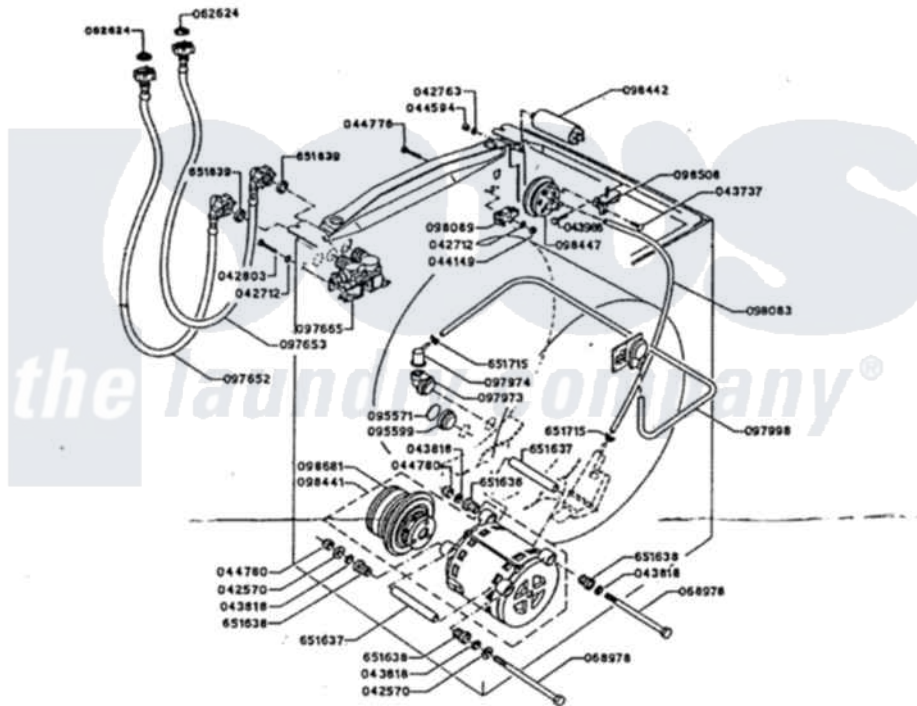

# Magic Chef W10AN1 05 - MOTOR & WATER VALVE

MODELS COVERED:		From serial Number
a	b	
W10AA-1 WCZ1050AM	W10AN-1 WCZ1050W	

FIRST PUBLICATION (4-84)

PM-1526-00

REVISION SHEET 0 (4-84)

A-12

Magic Chef [Residential Magic Chef W10AN1 Washer Parts](#) Parts Diagram 05 - MOTOR & WATER VALVE  
 Click on the part number to view part

Item	Original Part Number	Replaced By	Status	Part Description
1	Y042570		Not Available	FLAT WASHER
2	042712		Not Available	LOCKWASHER
3	042763		Not Available	LOCKWASHER
4	042803		Not Available	SCREW
5	043737		Not Available	SCREW
6	043818		Not Available	FLAT WASHER
7	043988		Not Available	SCREW
8	044149		Not Available	NUT
9	044594		Not Available	NUT
10	044776		Not Available	BOLT
11	044780		Not Available	NUT
12	062624		Not Available	FILTER
13	068978		Not Available	MOTOR MTG SCREW
14	095571		Not Available	PLUG
15	095599		Not Available	GASKET
16	Y097652	<a href="#">76313</a>		Hosefill

17	097653	Not Available	HOT WATER PIPE
18	097665	Not Available	SOLENOID VALVE
19	Y097973	Not Available	AIR CONNECTION
20	097974	Not Available	AIR INTAKE
21	097998	Not Available	HOSE
22	098083	Not Available	HOSE
23	098089	Not Available	TERMINAL BLOCK
24	Y098441	Not Available	MOTOR W/TRANSM
25	098442	Not Available	MOTOR CAPACITOR
26	098447	Not Available	PRESSURE SWITCH
27	098508	Not Available	SWITCH SUPPORT
28	098681	Not Available	TRANSMISSION
29	651637	Not Available	SPACER TUBE
30	651638	Not Available	MOTOR BUSHING
31	651715	Not Available	CLAMP
32	651839	Not Available	GASKET TRIM