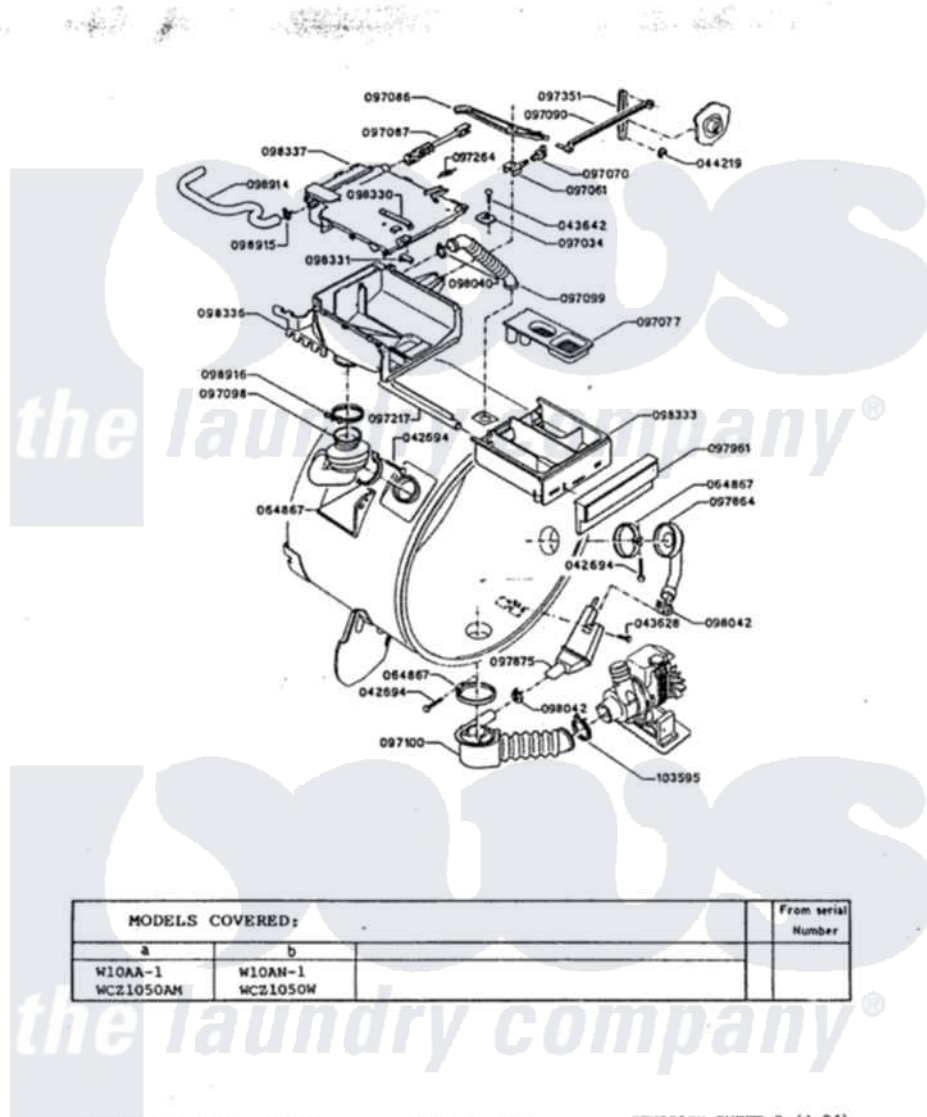

Magic Chef WCZ1050W 04 - DISPENSER

MODELS COVERED:		From serial Number
a	b	
W10AA-1	W10AN-1	
WCZ1050AM	WCZ1050W	

FIRST PUBLICATION (4-84)

PM-1526-00

REVISION SHEET 0 (4-84)

A-6

Magic Chef [Residential Magic Chef WCZ1050W Washer Parts](#) Parts Diagram 04 - DISPENSER
 Click on the part number to view part

Item	Original Part Number	Replaced By	Status	Part Description
1	042694		Not Available	SCREW
2	043628		Not Available	SCREW
3	Y043642	414004-35		Screw
4	044219		Not Available	RING
5	064867		Not Available	HOSE CLAMP
6	097034		Not Available	MTG CLIP
7	097061		Not Available	MTG BRKT
8	097070		Not Available	AD KNOB
9	097077		Not Available	RINSE FILTER
10	097086		Not Available	PISTON LEVER
11	097087		Not Available	PISTON
12	097090		Not Available	LEVER EXT
13	097098		Not Available	DETERGENT HOSE
14	097099		Not Available	EXHAUST HOSE
15	097100		Not Available	CONNECTION PIPE
16	097217		Not Available	SLIDE RAIL

17	097264	Not Available	SPRING
18	097351	Not Available	FEELER
19	097864	Not Available	DTRG RECIR HOSE
20	097875	Not Available	AIR INTK CHMBR
21	097961	Not Available	DTRG CONT HANDL
22	098040	Not Available	CLAMP
23	098042	Not Available	CLAMP
24	098330	Not Available	SPRING
25	098331	Not Available	CONTAINER STOP
26	098333	Not Available	DETERGNT DRAWER
27	098336	Not Available	DISP HOUSING
28	098337	Not Available	DISPENSER COVER
29	098914	Not Available	VALVE HOSE
30	098915	Not Available	CLAMP
31	098916	Not Available	CLAMP
32	103595	Not Available	CLAMP