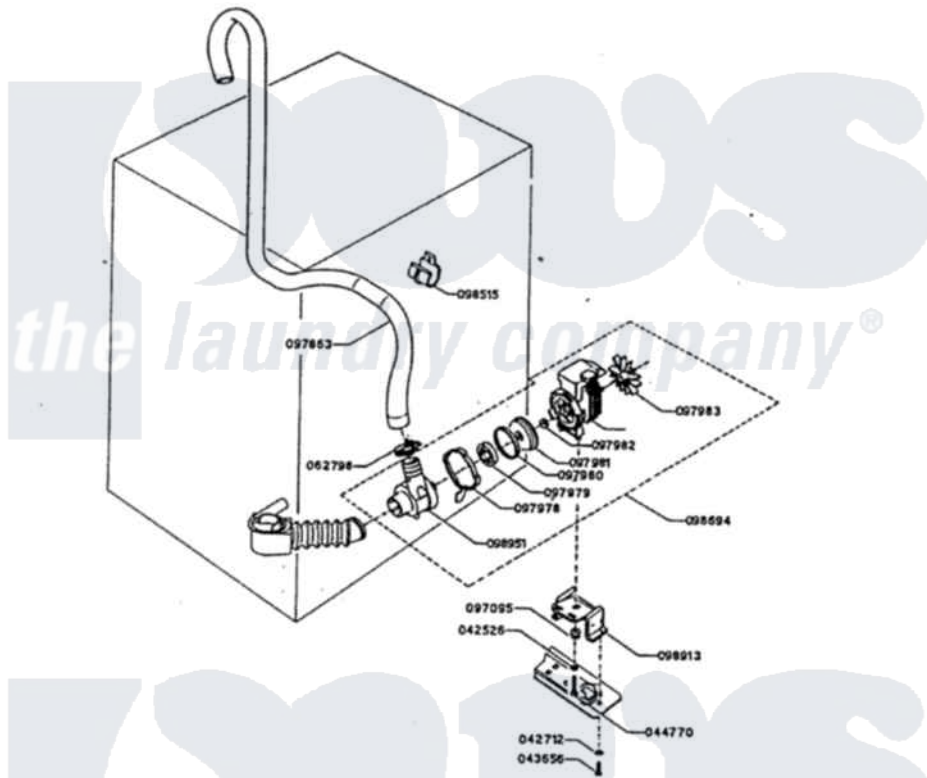

Magic Chef WCZ1050W 07 - PUMP ASSY.

MODELS COVERED:		From serial Number
a	b	
W10AA-1 WCZ1050AM	W10AN-1 WCZ1050W	

FIRST PUBLICATION (4-84)

PM-1526-00

REVISION SHEET 0 (4-84)

A-10

Magic Chef [Residential Magic Chef WCZ1050W Washer Parts](#) Parts Diagram 07 - PUMP ASSY.
 Click on the part number to view part

Item	Original Part Number	Replaced By	Status	Part Description
1	042526		Not Available	FLAT WASHER
2	042712		Not Available	LOCKWASHER
3	043656		Not Available	SCREW
4	044770		Not Available	SCREW
5	062798		Not Available	CLAMP
6	097095		Not Available	PUMP MTG GROMET
7	097863		Not Available	MAIN OUTLT HOSE
8	097978		Not Available	PUMP LOCK RING
9	097979		Not Available	PUMP IMPELLER
10	097980		Not Available	PUMP GASKET
11	097981		Not Available	BASE & GASKET
12	097982		Not Available	GASKET
13	097983		Not Available	FAN BLADE
14	098515		Not Available	HOSE CLAMP
15	098694		Not Available	DISCHARGE PUMP
16	Y098913		Not Available	PUMP BRACKET