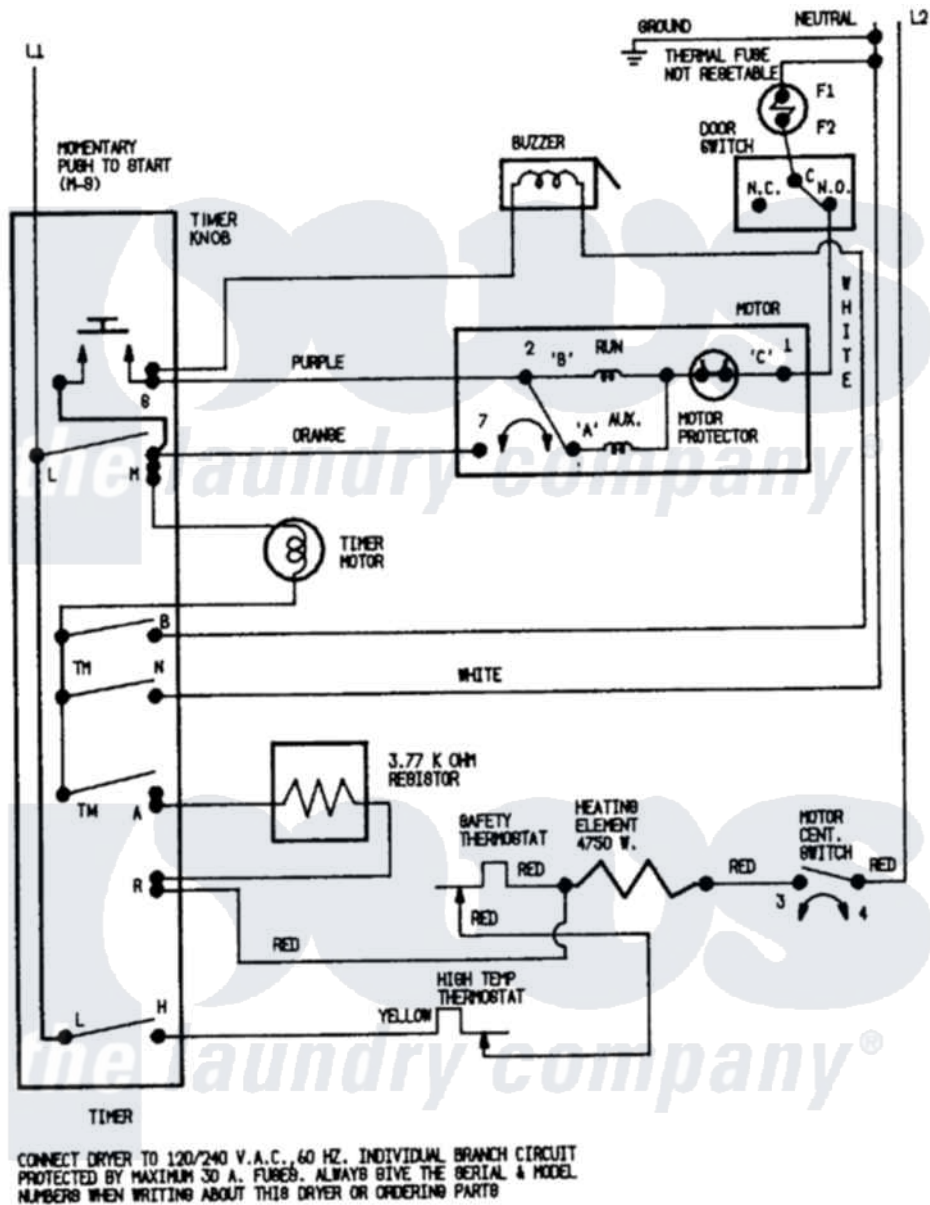

Magic Chef YE204LWC 07 - WIRING INFORMATION

Magic Chef [Residential Magic Chef YE204LWC Dryer Parts](#) Parts Diagram 07 - WIRING INFORMATION
 Click on the part number to view part

Item	Original Part Number	Replaced By	Status	Part Description
NI	15001255		Not Available	WIRING INFORMATION