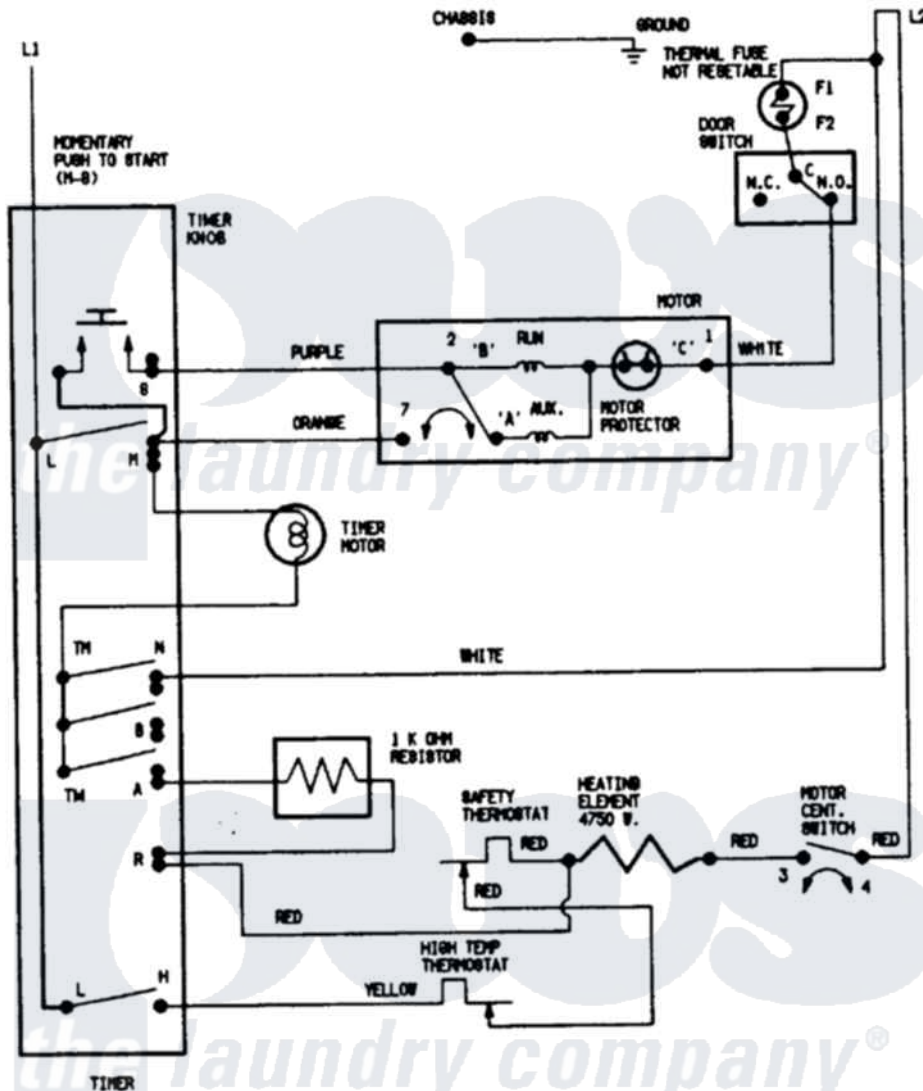

Magic Chef YE205KKW 07 - WIRING INFORMATION

CONNECT DRYER TO 230 V.A.C., 60 HZ. INDIVIDUAL BRANCH CIRCUIT PROTECTED BY MAXIMUM 30 A. FUSES. ALWAYS GIVE THE SERIAL # MODEL NUMBER WHEN WRITING ABOUT THIS DRYER OR ORDERING PARTS

[Magic Chef Residential Magic Chef YE205KKW Dryer Parts](#) Parts Diagram 07 - WIRING INFORMATION
 Click on the part number to view part

Item	Original Part Number	Replaced By	Status	Part Description
NI	15001227		Not Available	WIRING INFORMATION