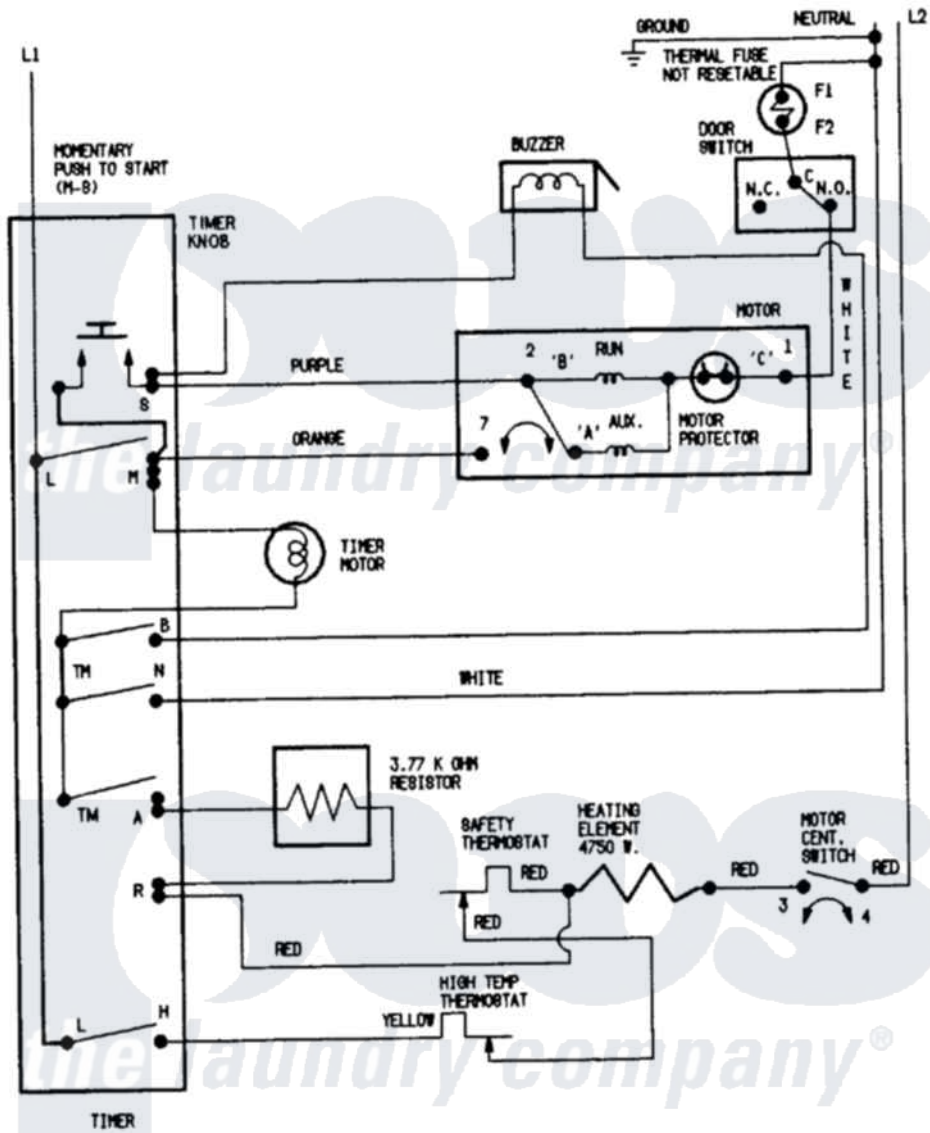

Magic Chef YE205KV 07 - WIRING INFORMATION (YE205KV)

CONNECT DRYER TO 120/240 V.A.C., 60 HZ. INDIVIDUAL BRANCH CIRCUIT PROTECTED BY MAXIMUM 30 A. FUSES. ALWAYS GIVE THE SERIAL & MODEL NUMBERS WHEN WRITING ABOUT THIS DRYER OR ORDERING PARTS

Magic Chef [Residential Magic Chef YE205KV Dryer Parts](#) Parts Diagram 07 - WIRING INFORMATION (YE205KV)

[Click on the part number to view part](#)

Item	Original Part Number	Replaced By	Status	Part Description
NI	15001202		Not Available	WIRING INFORMATION