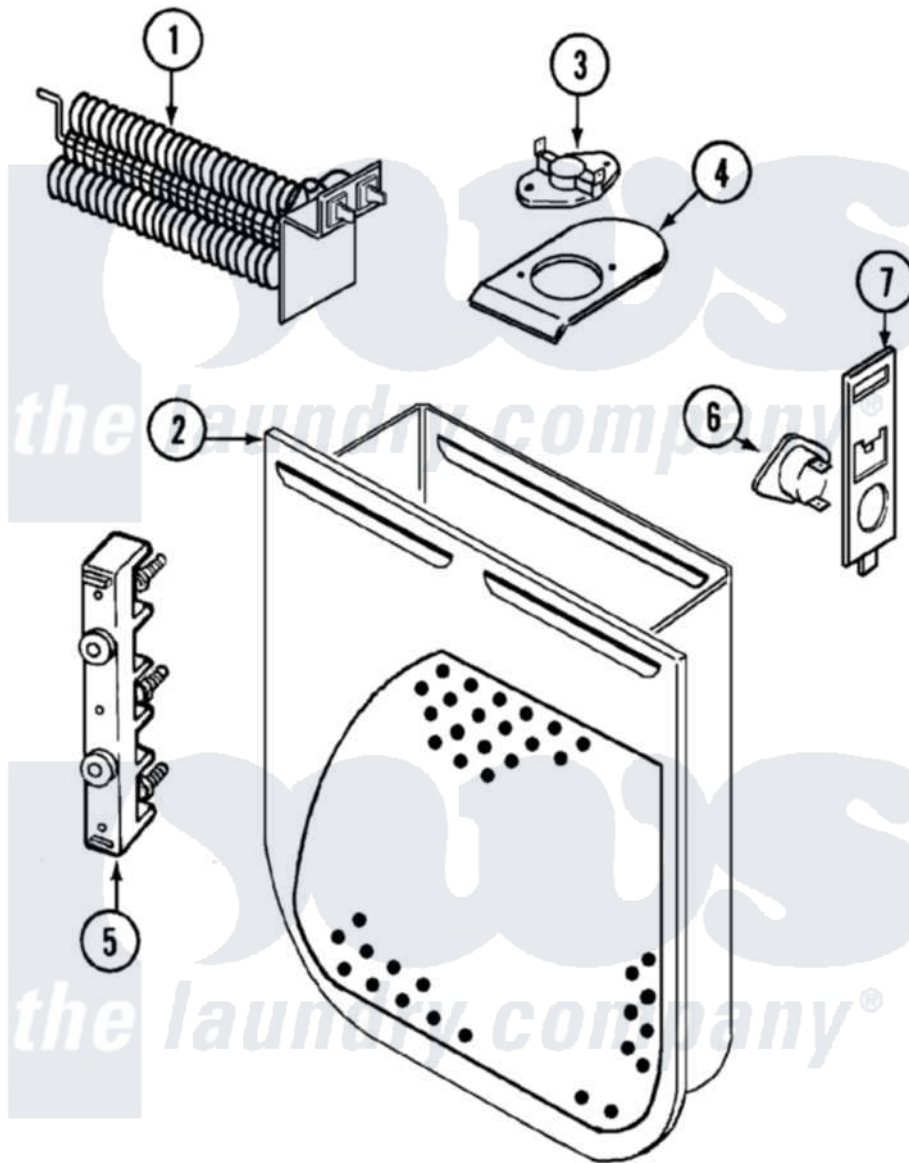

# Magic Chef YE205KW 04 - HEATER

Magic Chef [Residential Magic Chef YE205KW Dryer Parts](#) Parts Diagram 04 - HEATER  
 Click on the part number to view part

Item	Original Part Number	Replaced By	Status	Part Description
1	53-1641	<a href="#">LA-1044</a>		Element
"	<a href="#">25-7863</a>			Screw
2	<a href="#">53-1232</a>			Heater Housing Assembly
3	<a href="#">53-0771</a>			Thermostat, Hi-Limit
"	25-3083	<a href="#">212951</a>		Screw, No.6-32 X 1/4 Inch
4	<a href="#">53-0285</a>			Bracket, Thermostat
"	25-7741	<a href="#">W10116760</a>		Screw
5	53-0166	<a href="#">53-1518</a>		Block, Terminal
"	25-7803	<a href="#">3400074</a>		Screw
"	25-6124		Not Available	NUT
"	25-3123		Not Available	WASHER, CUP
"	<a href="#">25-3122</a>			Washer, Flat
"	25-0027	<a href="#">112432</a>		Nut
6	<a href="#">53-1182</a>			Fuse, Thermal
7	<a href="#">53-1181</a>			Bracket, Thermal Fuse